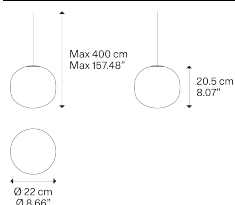

Volum 14

Light source

Candelabra base E12 W / L max
8 cm
15 W W / L max 3,14"
120 V
Ø max 6 cm
Ø max 2,36"

Bulb not included

Structure: Methacrylate

Polished White

Diffuser: Blown glass

Polished White

Options of Volum

Volum 22

Volum 29

Volum, Design by Snøhetta

Model Volum 22

Volum is an exclusive series of glass lamps that are poetically simple yet complex in their technical execution. The four blown glass globes with glossy white finish come in different sizes measuring 14, 22, 29 and 42 cm in diameter. Thanks to their inherently distinct shapes, they intuitively complement one another to form unique compositions.

Volum 22

Light source

Medium Base E26 W / L max 11 cm
1x 25 W W / L max 4,33"
120 V
Ø max 6 cm
Ø max 2,36"

Bulb not included

Structure: Methacrylate

Polished White

Diffuser: Blown glass

Polished White

Options of Volum

Volum 14

Volum 29

Volum, Design by Snøhetta

Model Volum 29

Volum is an exclusive series of glass lamps that are poetically simple yet complex in their technical execution. The four blown glass globes with glossy white finish come in different sizes measuring 14, 22, 29 and 42 cm in diameter. Thanks to their inherently distinct shapes, they intuitively complement one another to form unique compositions.