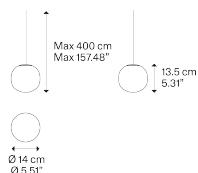

Volum, Design by Snøhetta

Model Volum 14

Volum is an exclusive series of glass lamps that are poetically simple yet complex in their technical execution. The four blown glass globes with glossy white finish come in different sizes measuring 14, 22, 29 and 42 cm in diameter. Thanks to their inherently distinct shapes, they intuitively complement one another to form unique compositions.

Enhanced by a fluid and discreet design, each Volum globe features a glossy white diffuser that lets light pass through evenly like glass does. The collection includes several functions: suspension cluster suspension, ceiling, wall and table versions, further exploring the concept of 360°

Volum 14

Light source

Candelabra base E12 W / L max
8 cm
15 W W / L max 3,14"
120 V
Ø max 6 cm
Ø max 2,36"

Bulb not included

Structure: Methacrylate

Polished White

Diffuser: Blown glass

Polished White

Code

18711 1200U

Net weight: 2.87 lbs

Parcels: 2

IP20

Energy Saving

Dim Triac

Cluster suspension lamps must be installed on a *canopy*: find out more on lodes.com/en/canopies

Options of Volum