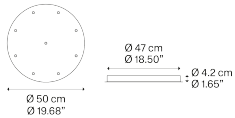

Round Cluster System

Model 9 Lights

Lodes's multiple round canopy (*Round Cluster System*) is a circular system for hanging suspension lights from the ceiling. It is a decorative element fitted with a variable but predefined number of holes and used to create more or less compact clusters of light fixtures based on the type of space and ceiling.

9 Lights

System

Cluster System

Structure: Metal

Code

Matte White – 9010

R04L09 1000U

Matte Black – 9005

R04L09 2000U

Net weight: 12.79 lbs

Parcels: 1

IP20

Options of Round Cluster System