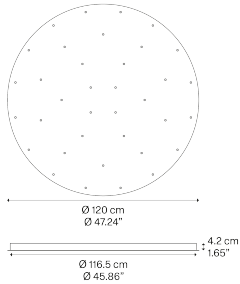

Round Cluster System

Model 36 Lights

Lodes's multiple round canopy (*Round Cluster System*) is a circular system for hanging suspension lights from the ceiling. It is a decorative element fitted with a variable but predefined number of holes and used to create more or less compact clusters of light fixtures based on the type of space and ceiling.

36 Lights

System

Cluster System

Structure: Metal

Code

Matte White – 9010

R04L36 1000U

Matte Black – 9005

R04L36 2000U

Net weight: 72.09 lbs

Parcels: 1

IP20

Options of Round Cluster System

3 Lights

5 Lights

7 Lights

9 Lights

14 Lights