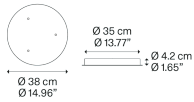

Round Cluster System

Model 3 Lights

Lodes's multiple round canopy (*Round Cluster System*) is a circular system for hanging suspension lights from the ceiling. It is a decorative element fitted with a variable but predefined number of holes and used to create more or less compact clusters of light fixtures based on the type of space and ceiling.

3 Lights

System

Cluster System

Structure: Metal

Matte White – 9010

Matte Black – 9005

Code

R04L03 1000U

R04L03 2000U

Net weight: 7.83 lbs

Parcels: 1

IP20

Options of Round Cluster System