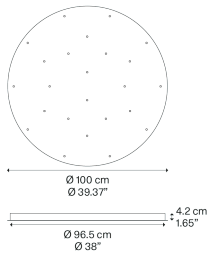

Round Cluster System

Model 24 Lights

Lodes's multiple round canopy (*Round Cluster System*) is a circular system for hanging suspension lights from the ceiling. It is a decorative element fitted with a variable but predefined number of holes and used to create more or less compact clusters of light fixtures based on the type of space and ceiling.

24 Lights

System

Cluster System

Structure: Metal

Matte White – 9010

Matte Black – 9005

Code

R04L24 1000U

R04L24 2000U

Net weight: 51.81 lbs

Parcels: 1

IP20

Options of Round Cluster System