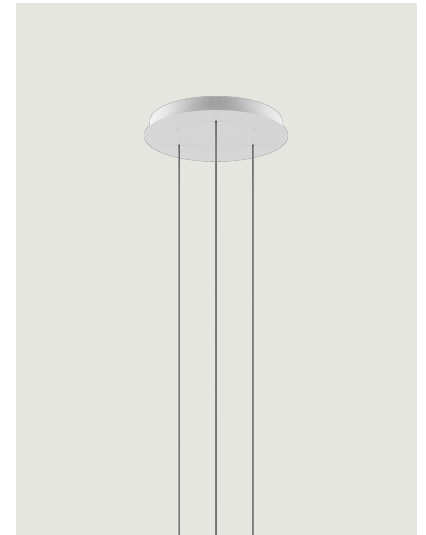

Spider, Design by Andrea Tosetto

Model Spider

Spider is a round suspension lamp resembling an eye that can look into any part of the room. By adjusting the angle of the diffuser, the light beam emitted by the LED light can be directed towards any specific point. When installed on the different clusters available, it can create numerous lighting patterns, from functional to decorative, which can be dimmed at will. Available also as ceiling light. In *Spider*, the simplicity of the looks underscores the versatility of its performance.

Spider	Light source	Diffuser: Metal	Code
	LED 3000 K 10 W 980 lm 120 V CRI 92 MacAdam 3-Step LED included	Matte White – 9010 Matte Black – 9005 Chrome Matte Champagne Gold Rose Gold Terra	16020 1030U 16020 2030U 16020 4030U 16020 4530U 16020 5030U 16020 5530U 16020 6730U
	Net weight: 1.76 lbs Parcels: 2	Energy Saving Dim Triac	IP20

Energy efficiency class

Cluster suspension lamps must be installed on a *canopy*: find out more on lodes.com/en/canopies

Round Cluster System

Model 3 Lights

Lodes's multiple round canopy (*Round Cluster System*) is a circular system for hanging suspension lights from the ceiling. It is a decorative element fitted with a variable but predefined number of holes and used to create more or less compact clusters of light fixtures based on the type of space and ceiling.

14 Lights

Round Cluster System

Model 5 Lights

Lodes's multiple round canopy (*Round Cluster System*) is a circular system for hanging suspension lights from the ceiling. It is a decorative element fitted with a variable but predefined number of holes and used to create more or less compact clusters of light fixtures based on the type of space and ceiling.