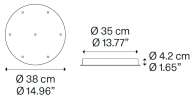

Round Cluster System

Model 7 Lights

Lodes's multiple round canopy (*Round Cluster System*) is a circular system for hanging suspension lights from the ceiling. It is a decorative element fitted with a variable but predefined number of holes and used to create more or less compact clusters of light fixtures based on the type of space and ceiling.

7 Lights

System

Cluster System

Structure: Metal

Matte White – 9010

Matte Black – 9005

Code

R04L07 1000U

R04L07 2000U

Net weight: 7.83 lbs

Parcels: 1

IP20

Options of Round Cluster System