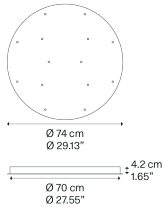

14 Lights

System

Cluster System

Structure: Metal

Matte White – 9010

Matte Black – 9005

Code

R04L14 1000U

R04L14 2000U

Net weight: 31.75 lbs

Parcels: 1

IP20