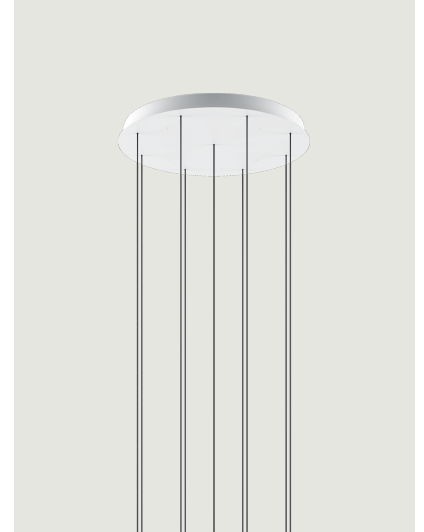

Round Cluster System

Model 9 Lights

Lodes's multiple round canopy (*Round Cluster System*) is a circular system for hanging suspension lights from the ceiling. It is a decorative element fitted with a variable but predefined number of holes and used to create more or less compact clusters of light fixtures based on the type of space and ceiling.