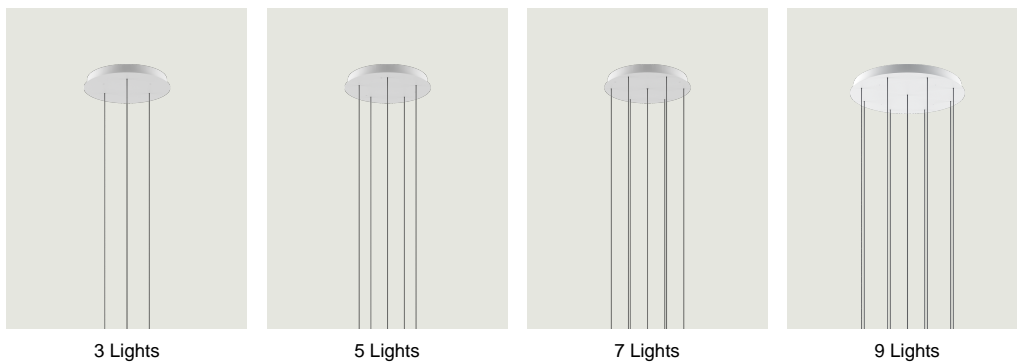

Options of Round Cluster System

3 Lights

5 Lights

7 Lights

9 Lights