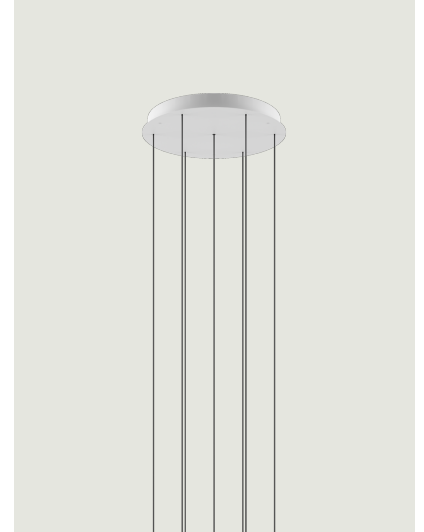

Spider, Design by Andrea Tosetto

Model Spider

Spider is a round suspension lamp resembling an eye that can look into any part of the room. By adjusting the angle of the diffuser, the light beam emitted by the LED light can be directed towards any specific point. When installed on the different clusters available, it can create numerous lighting patterns, from functional to decorative, which can be dimmed at will. Available also as ceiling light. In *Spider*, the simplicity of the looks underscores the versatility of its performance.

Energy efficiency class

Cluster suspension lamps must be installed on a *canopy*: find out more on lodes.com/en/canopies

Round Cluster System

Model 3 Lights

Lodes's multiple round canopy (*Round Cluster System*) is a circular system for hanging suspension lights from the ceiling. It is a decorative element fitted with a variable but predefined number of holes and used to create more or less compact clusters of light fixtures based on the type of space and ceiling.

14 Lights

Round Cluster System

Model 5 Lights

Lodes's multiple round canopy (*Round Cluster System*) is a circular system for hanging suspension lights from the ceiling. It is a decorative element fitted with a variable but predefined number of holes and used to create more or less compact clusters of light fixtures based on the type of space and ceiling.

14 Lights

Round Cluster System

Model 7 Lights

Lodes's multiple round canopy (*Round Cluster System*) is a circular system for hanging suspension lights from the ceiling. It is a decorative element fitted with a variable but predefined number of holes and used to create more or less compact clusters of light fixtures based on the type of space and ceiling.