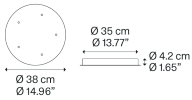

Round Cluster System

Model 5 Lights

Lodes's multiple round canopy (*Round Cluster System*) is a circular system for hanging suspension lights from the ceiling. It is a decorative element fitted with a variable but predefined number of holes and used to create more or less compact clusters of light fixtures based on the type of space and ceiling.

5 Lights

System

Cluster System

Structure: Metal

Matte White – 9010

Matte Black – 9005

Code

R04L05 1000U

R04L05 2000U

Net weight: 7.83 lbs

Parcels: 1

IP20

Options of Round Cluster System