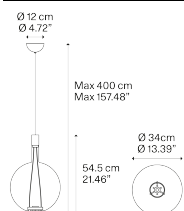

14824 0027U

14824 4327U

14824 4627U

14824 7127U

Net weight: 3.24 lbs

Connectable directly to a 4" Standard J-Box

IP20

Energy Saving

Dim Triac

Options of Sky-Fall

Sky-Fall Round large

Sky-Fall medium

Sky-Fall large

Sky-Fall,
Design by Studio Italia Design

Model Sky-Fall Round large

In Sky-Fall, the traditional glass processing techniques embrace the most advanced LED technologies. The shape of Sky-Fall captures the imagination in its reminiscence of ancient decanters in precious blown glass. Its function amazes thanks to the innovative double LED source that diffuses direct and indirect light. Available in two sizes and in four finishes, and in 2700 or 3000 K* light colour temperature versions, Sky-Fall decorates both when it is on and when it is off. Now added to the family is the new Sky-Fall Round: a further variant featuring a spherically shaped diffuser available in two sizes and four finishes, including the new, precious golden sage. The new finish also extends to Sky-Fall in both sizes.

* North America: 2700k only

Sky-Fall Round large

Light source

2700 K
20 W
2000 lm
350 mA
CRI 90
MacAdam 3- Step

LED and driver included

Structure: Metal

Chrome
Chrome
Chrome
Chrome

Diffuser: Blown glass