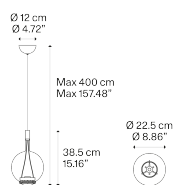

Sky-Fall,
Design by Studio Italia Design

Model Sky-Fall Round medium

In Sky-Fall, the traditional glass processing techniques embrace the most advanced LED technologies. The shape of Sky-Fall captures the imagination in its reminiscence of ancient decanters in precious blown glass. Its function amazes thanks to the innovative double LED source that diffuses direct and indirect light. Available in two sizes and in four finishes, and in 2700 or 3000 K* light colour temperature versions, Sky-Fall decorates both when it is on and when it is off. Now added to the family is the new Sky-Fall Round: a further variant featuring a spherically shaped diffuser available in two sizes and four finishes, including the new, precious golden sage. The new finish also extends to Sky-Fall in both sizes.

* North America: 2700k only

Sky-Fall Round medium

Light source

2700 K
20 W
2000 lm
350 mA
CRI 90
MacAdam 3- Step

LED and driver included

Structure: Metal

Chrome

Chrome

14824 0027U

14824 4327U

14824 4627U

14824 7127U

Net weight: 3.24 lbs

Connectable directly to a 4" Standard J-Box

IP20

Energy Saving