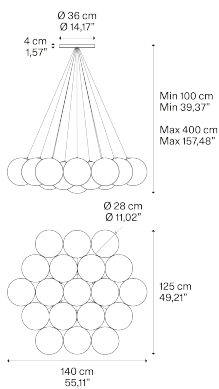

Net weight: 53.00 lbs
Parcels: 39
IP20
Energy Saving
Dim Triac
ERC

Options of Random Cloud

Random Cloud,
Design by Chia-Ying Lee

Model Random Cloud 19 Lights Ø28

Random Cloud captures the essence of why a cloud continues to fascinate us: voluminous yet simultaneously light and ethereal.

Random Cloud 19 Lights Ø28

Light source

2700 K
76 W
8550 lm
120 V
CRI 90
MacAdam 3- Step

or

3000 K
76 W
9120 lm
120 V
CRI 90
MacAdam 3- Step

LED and driver included

Canopy: Metal

- Matte White – 9010
- Matte White – 9010
- Matte White – 9010
- Matte White – 9010
- Matte White – 9010
- Matte White – 9010
- Matte White – 9010