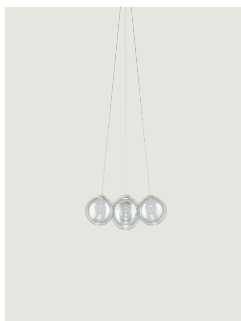

Random Cloud,  
Design by Chia-Ying Lee

Model Random Cloud 14 Lights Ø23

Random Cloud captures the essence of why a cloud continues to fascinate us: voluminous yet simultaneously light and ethereal.

Random Cloud 14 Lights Ø23	Light source	Canopy: Metal	Diffuser: Blown glass	Code 2700 K	Code 3000 K
	2700 K 56 W 6300 lm 120 V CRI 90 MacAdam 3-Step	Matte White – 9010	Clear	22123 0027U	22123 0030U
	or	Matte White – 9010	Frosted White	22123 1327U	22123 1330U
		Matte White – 9010	Chrome	22123 4027U	22123 4030U
	3000 K 56 W 6720 lm 120 V CRI 90 MacAdam 3-Step	Matte White – 9010	Glossy Smoke	22123 4327U	22123 4330U
		Matte White – 9010	Glossy Bronze	22123 4627U	22123 4630U
	LED and driver included	Matte White – 9010	Gold	22123 5027U	22123 5030U
		Matte White – 9010	Rose Gold	22123 5527U	22123 5530U

Net weight: 40.87 lbs

Parcels: 29

IP20

Energy Saving

Dim Triac

Options of Random Cloud

Random Cloud 7 Lights Ø23

Random Cloud 7 Lights Ø28

Random Cloud 14 Lights  
Ø28

Random Cloud 19 Lights  
Ø23

Random Cloud,  
Design by Chia-Ying Lee

Model Random Cloud 14 Lights Ø28

Random Cloud captures the essence of why a cloud continues to fascinate us: voluminous yet simultaneously light and ethereal.