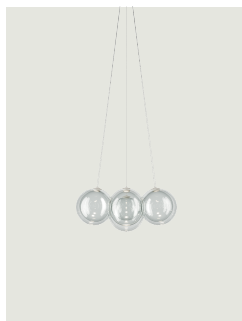

Net weight: 40.87 lbs

Parcels: 29

IP20

Energy Saving

Dim Triac

Options of Random Cloud

Random Cloud 7 Lights Ø23

Random Cloud 7 Lights Ø28

Random Cloud 14 Lights  
Ø28

Random Cloud 19 Lights  
Ø23

Random Cloud,  
Design by Chia-Ying Lee

Model Random Cloud 14 Lights Ø28

Random Cloud captures the essence of why a cloud continues to fascinate us: voluminous yet simultaneously light and ethereal.

Random Cloud 14 Lights Ø28	Light source	Canopy: Metal	Diffuser: Blown glass	Code 2700 K	Code 3000 K
	2700 K 56 W 6300 lm 120 V CRI 90 MacAdam 3-Step	<input type="radio"/> Matte White – 9010	<input type="radio"/> Clear	22124 0027U	22124 0030U
	or 3000 K 56 W 6720 lm 120 V CRI 90 MacAdam 3-Step	<input type="radio"/> Matte White – 9010	<input type="radio"/> Frosted White	22124 1327U	22124 1330U
		<input type="radio"/> Matte White – 9010	<input type="radio"/> Chrome	22124 4027U	22124 4030U
	LED and driver included	<input type="radio"/> Matte White – 9010	<input type="radio"/> Glossy Smoke	22124 4327U	22124 4330U
		<input type="radio"/> Matte White – 9010	<input type="radio"/> Glossy Bronze	22124 4627U	22124 4630U
		<input type="radio"/> Matte White – 9010	<input type="radio"/> Gold	22124 5027U	22124 5030U
		<input type="radio"/> Matte White – 9010	<input type="radio"/> Rose Gold	22124 5527U	22124 5530U