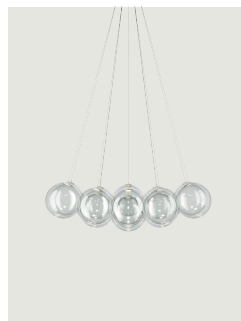

Random Cloud,  
Design by Chia-Ying Lee

Model Random Cloud 14 Lights Ø23

Random Cloud captures the essence of why a cloud continues to fascinate us: voluminous yet simultaneously light and ethereal.

Random Cloud 14 Lights Ø23	Light source	Canopy: Metal	Diffuser: Blown glass	Code 2700 K	Code 3000 K
	2700 K 56 W 6300 lm 120 V CRI 90 MacAdam 3-Step	Matte White – 9010	Clear	22123 0027U	22123 0030U
	or	Matte White – 9010	Frosted White	22123 1327U	22123 1330U
		Matte White – 9010	Chrome	22123 4027U	22123 4030U
	3000 K 56 W 6720 lm 120 V CRI 90 MacAdam 3-Step	Matte White – 9010	Glossy Smoke	22123 4327U	22123 4330U
		Matte White – 9010	Glossy Bronze	22123 4627U	22123 4630U
	LED and driver included	Matte White – 9010	Gold	22123 5027U	22123 5030U
		Matte White – 9010	Rose Gold	22123 5527U	22123 5530U

Net weight: 40.87 lbs

Parcels: 29

IP20

Energy Saving

Dim Triac

Options of Random Cloud

Random Cloud 7 Lights Ø23

Random Cloud 7 Lights Ø28

Random Cloud 14 Lights  
Ø28

Random Cloud 19 Lights  
Ø23

Random Cloud,  
Design by Chia-Ying Lee

Model Random Cloud 14 Lights Ø28

Random Cloud captures the essence of why a cloud continues to fascinate us: voluminous yet simultaneously light and ethereal.