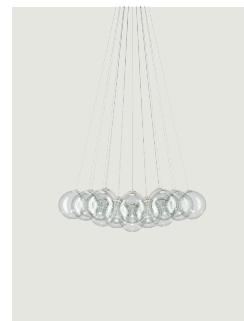

Random Cloud,  
Design by Chia-Ying Lee

Model Random Cloud 14 Lights Ø23

Random Cloud captures the essence of why a cloud continues to fascinate us: voluminous yet simultaneously light and ethereal.

Random Cloud 14 Lights Ø23	Light source	Canopy: Metal	Diffuser: Blown glass	Code 2700 K	Code 3000 K
	2700 K 56 W 6300 lm 120 V CRI 90 MacAdam 3-Step	Matte White – 9010	Clear	22123 0027U	22123 0030U
	or	Matte White – 9010	Frosted White	22123 1327U	22123 1330U
		Matte White – 9010	Chrome	22123 4027U	22123 4030U
	3000 K 56 W 6720 lm 120 V CRI 90 MacAdam 3-Step	Matte White – 9010	Glossy Smoke	22123 4327U	22123 4330U
		Matte White – 9010	Glossy Bronze	22123 4627U	22123 4630U
	LED and driver included	Matte White – 9010	Gold	22123 5027U	22123 5030U
		Matte White – 9010	Rose Gold	22123 5527U	22123 5530U

Net weight: 40.87 lbs

Parcels: 29

IP20

Energy Saving

Dim Triac

Options of Random Cloud

Random Cloud 7 Lights Ø23

Random Cloud 7 Lights Ø28

Random Cloud 14 Lights  
Ø28

Random Cloud 19 Lights  
Ø23

Random Cloud,  
Design by Chia-Ying Lee

Model Random Cloud 14 Lights Ø28

Random Cloud captures the essence of why a cloud continues to fascinate us: voluminous yet simultaneously light and ethereal.