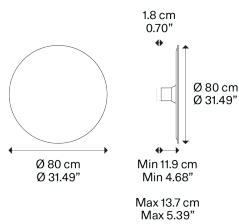

Puzzle Mega round large

Light source

LED
3000 K
4 x 18 W / 7200 lm
120 V
CRI 92
MacAdam 3-Step

LED included

Structure: Metal

● Matte White – 9016

Diffuser: MDF

● Matte White – 9016

Code

167414

Net weight: 15.87 lbs

Parcels: 2

IP20

Energy Saving

Dim Triac