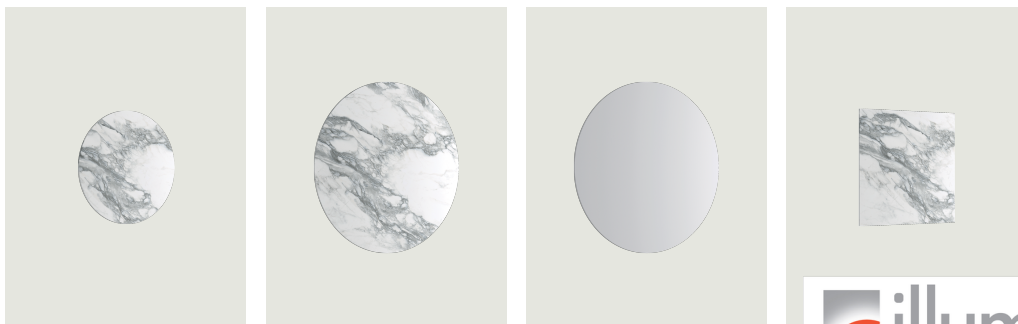

Options of Puzzle Mega

Puzzle Mega round small - Renoir

Puzzle Mega round large - Renoir

Puzzle Mega round large

P