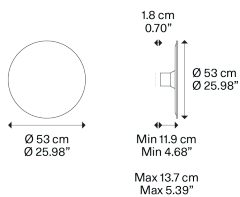

Puzzle Mega round small

Light source

LED
3000 K
3 x 18 W / 5400 lm
120 V
CRI 92
MacAdam 3-Step

LED included

Structure: Metal

● Matte White – 9016

Diffuser: MDF

● Matte White – 9016

Code

167412

Net weight: 8.38 lbs

Parcels: 2

IP20

Energy Saving

Dim Triac

Puzzle Mega round small

LED
3000 K
3 x 18 W / 5400 lm
120 V
CRI 92
MacAdam 3-Step

Polar diagram

Options of Puzzle Mega

Puzzle Mega round small - Renoir

Puzzle Mega round large - Renoir

Puzzle Mega round large

P

Puzzle Mega,
Design by Studio Italia Design

LED
3000 K
4 x 18 W / 7200 lm
120 V
CRI 92
MacAdam 3-Step

Polar diagram

Options of Puzzle Mega

Puzzle Mega round small - Renoir

Puzzle Mega round small

Puzzle Mega round large - Renoir

P