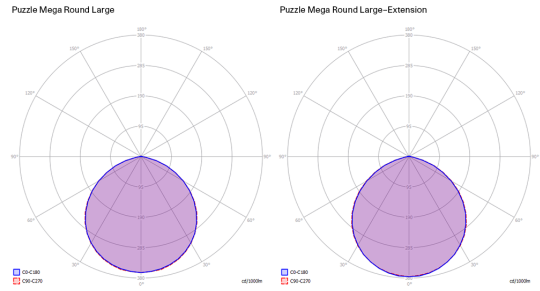

Puzzle Mega round large

Light source

LED
3000 K
4 x 18 W / 7200 lm
120 V
CRI 92
MacAdam 3-Step

LED included

Structure: Metal

● Matte White – 9016

Diffuser: MDF

● Matte White – 9016

Code

167414

Net weight: 15.87 lbs

Parcels: 2

IP20

Energy Saving

Dim Triac

Puzzle Mega round large

LED
3000 K
4 x 18 W / 7200 lm
120 V
CRI 92
MacAdam 3-Step

Polar diagram

Options of Puzzle Mega

Puzzle Mega round small - Renoir

Puzzle Mega round small

Puzzle Mega round large - Renoir

P