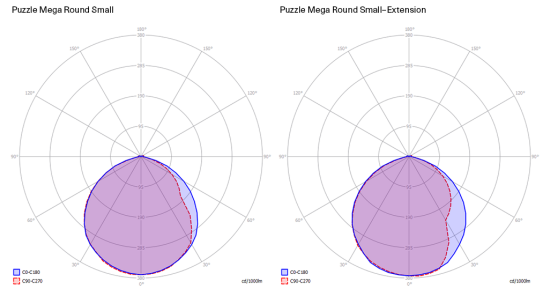

Puzzle Mega round small

Light source

LED
3000 K
3 x 18 W / 5400 lm
120 V
CRI 92
MacAdam 3-Step

LED included

Structure: Metal

● Matte White – 9016

Diffuser: MDF

● Matte White – 9016

Code

167412

Net weight: 8.38 lbs

Parcels: 2

IP20

Energy Saving

Dim Triac

Puzzle Mega round small

LED
3000 K
3 x 18 W / 5400 lm
120 V
CRI 92
MacAdam 3-Step

Polar diagram

Options of Puzzle Mega

Puzzle Mega round small - Renoir

Puzzle Mega round large - Renoir

Puzzle Mega round large

P

Puzzle Mega,
Design by Studio Italia Design