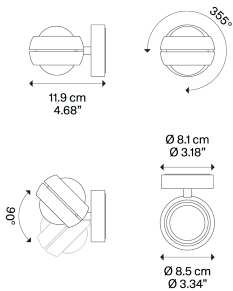

Nautilus Mini

Light source

LED
3000 K
2 x 6 W / 840 lm
120 V
CRI 90
MacAdam 3-Step

LED included

Structure

Structure	Code
Matte White – 9010	165846
Matte Black – 9005	165847
Matte Champagne	165855

Net weight: 1.65 lbs

Parcels: 1

IP20

Energy Saving

Dim Triac

Nautilus Mini

Polar diagram

LED
 3000 K
 2 x 6 W / 840 lm
 120 V
 CRI 90
 MacAdam 3-Step

Options of Nautilus