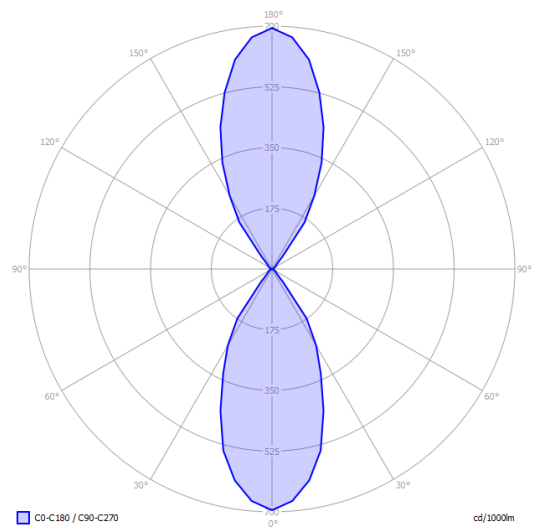

Nautilus Mini

Light source

LED
3000 K
2 x 6 W / 840 lm
120 V
CRI 90
MacAdam 3-Step

LED included

Structure

Structure	Code
Matte White – 9010	165846
Matte Black – 9005	165847
Matte Champagne	165855

Net weight: 1.65 lbs

Parcels: 1

IP20

Energy Saving

Dim Triac

Nautilus Mini

Polar diagram

LED
 3000 K
 2 x 6 W / 840 lm
 120 V
 CRI 90
 MacAdam 3-Step

Options of Nautilus