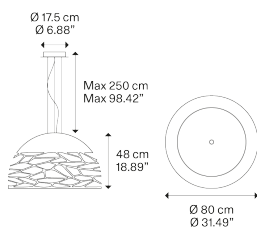

Kelly large dome 80

Light source

Medium Base
E26 LED
3 x 25 W
(W / L max 4.72")

Structure: Metal

- Matte White – 9010
- Matte Black – 9005
- Coppery Bronze
- Matte Champagne

Diffuser: Glass

- Polished White
- Polished White
- Polished White
- Polished White

Code

- 141301
- 141317
- 141310
- 141321

Net weight: 24.25 lbs

Parcels: 1

IP20

Energy Saving

Dim