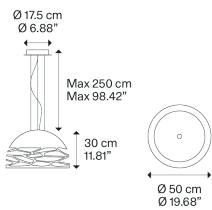

Kelly small dome 50

Light source

Medium Base
E26 LED
3 x 25 W
(W / L max 4.72")

Structure: Metal

- Matte White – 9010
- Matte Black – 9005
- Coppery Bronze
- Matte Champagne

Diffuser: Glass

- Polished White 141302
- Polished White 141316
- Polished White 141309
- Polished White 141319

Code

Net weight: 13.23 lbs

Parcels: 1

IP20

Energy Saving

Dim

Kelly,
Design by Andrea Tosetto

Model Kelly medium dome 60

Kelly medium dome 60

Light source

Medium Base
E26 LED
3 x 25 W
(W / L max 4.72")

Structure: Metal

- Matte White – 9010
- Matte Black – 9005
- Coppery Bronze
- Matte Champagne

Diffuser: Glass

- Polished White
- Polished White
- Polished White
- Polished White

Kelly large dome 80

Light source

Medium Base
E26 LED
3 x 25 W
(W / L max 4.72")

Structure: Metal

- Matte White – 9010
- Matte Black – 9005
- Coppery Bronze
- Matte Champagne

Diffuser: Glass

- Polished White
- Polished White
- Polished White
- Polished White