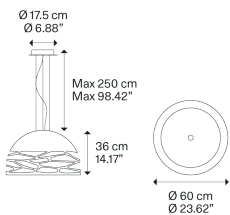

Kelly small dome 50

Light source

Medium Base
E26 LED
3 x 25 W
(W / L max 4.72")

Structure: Metal

- Matte White – 9010
- Matte Black – 9005
- Coppery Bronze
- Matte Champagne

Diffuser: Glass

- Polished White 141302
- Polished White 141316
- Polished White 141309
- Polished White 141319

Code

Net weight: 13.23 lbs

Parcels: 1

IP20

Energy Saving

Dim

Kelly,
Design by Andrea Tosetto

Model Kelly medium dome 60

Kelly medium dome 60

Light source

Medium Base
E26 LED
3 x 25 W
(W / L max 4.72")

Structure: Metal

- Matte White – 9010
- Matte Black – 9005
- Coppery Bronze
- Matte Champagne

Diffuser: Glass

- Polished White
- Polished White
- Polished White
- Polished White

Kelly large dome 80

Light source

Medium Base
E26 LED
3 x 25 W
(W / L max 4.72")

Structure: Metal

- Matte White – 9010
- Matte Black – 9005
- Coppery Bronze
- Matte Champagne

Diffuser: Glass

- Polished White
- Polished White
- Polished White
- Polished White