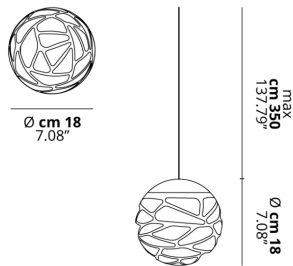

KELLY CLUSTER

Sphere

FEATURES

- Frame:** Metal
- Diffusor:** Glass
- Dimmable:** Yes
- Dimmer:** Not Included
- Bulb:** Included

BULB

LED 3000K 1 x 9W | 850 lm

CERTIFICATION

SPECIFICATION SHEET

PHOTOMETRIC CURVE

FRAME	DIFFUSOR	LED COLOUR	CODE
Coppery Bronze	Glossy White	3000K	147514
Matte Black 9005	Glossy White	3000K	147515
Matte White 9010	Glossy White	3000K	147513

Linear Track

system

MODEL	INFO	FRAME	SYSTEM	CODE
[TR1]	 <p>Multiple linear track standard version max 7 suspensions</p>	 Matte White 9010 Metal	Linear Track system	154329
			Net Weight: 5.5 kg 12.1 lbs	Mounts directly to a 4" Standard J-Box

Track System List Short Maximum Quantity

pendants aligned	staggered pendants
in line 	up&down 
max 7 mod. A-Tube	max 7 mod. A-Tube
max 4 mod. Kelly Cluster	max 7 mod. Kelly Cluster
max 7 mod. Nostalgia Small	max 7 mod. Nostalgia Small
max 4 mod. Nostalgia Medium	max 7 mod. Nostalgia Medium
max 3 mod. Nostalgia Large	max 5 mod. Nostalgia Large
max 7 mod. Rain	max 7 mod. Rain
max 3 mod. Random	max 5 mod. Random
max 7 mod. Spider	max 7 mod. Spider

Track System List Long Maximum Quantity

pendants aligned	staggered pendants
in line 	up&down 
max 11 mod. A-Tube	max 11 mod. A-Tube
max 8 mod. Kelly Cluster	max 11 mod. Kelly Cluster
max 11 mod. Nostalgia Small	max 11 mod. Nostalgia Small
max 7 mod. Nostalgia Medium	max 11 mod. Nostalgia Medium
max 5 mod. Nostalgia Large	max 9 mod. Nostalgia Large
max 11 mod. Rain	max 11 mod. Rain
max 5 mod. Random	max 9 mod. Random
max 11 mod. Spider	max 11 mod. Spider