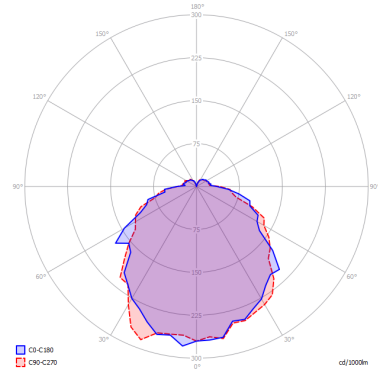

KELLY CLUSTER

Sphere

FEATURES

- Frame:** Metal
- Diffusor:** Glass
- Dimmable:** Yes
- Dimmer:** Not Included
- Bulb:** Included

BULB

LED 3000K 1 x 9W | 850 lm

CERTIFICATION

SPECIFICATION SHEET

PHOTOMETRIC CURVE

FRAME	DIFFUSOR	LED COLOUR	CODE
Coppery Bronze	Glossy White	3000K	147514
Matte Black 9005	Glossy White	3000K	147515
Matte White 9010	Glossy White	3000K	147513

Linear Track

system

MODEL	INFO	FRAME	SYSTEM	CODE
[TR1]	 <p>Multiple linear track standard version max 7 suspensions</p>	 Matte White 9010 Metal	Linear Track system	154329
			Net Weight: 5.5 kg 12.1 lbs	Mounts directly to a 4" Standard J-Box