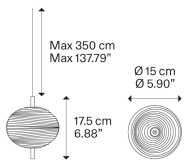

Jefferson mini

Light source

LED
2700 K
3 W / 450 lm
350 mA
CRI 90
MacAdam 3-Step

LED included

Structure: Metal

 Black Chrome
 Gold

Diffuser: Bohemian crystal

 Clear Crystal
 Clear Crystal