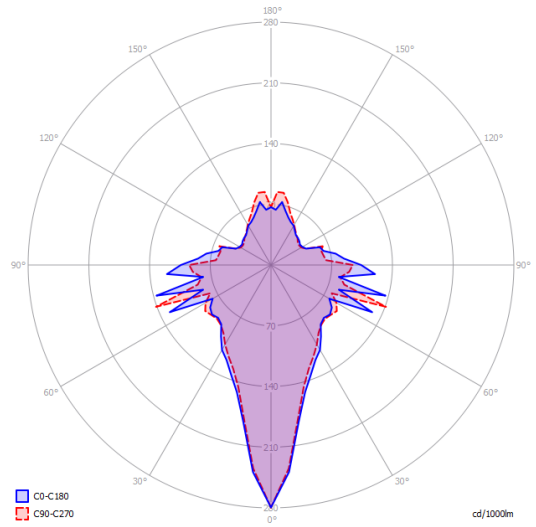

Jefferson mini

Light source

LED
2700 K
3 W / 450 lm
350 mA
CRI 90
MacAdam 3-Step

LED included

Structure: Metal

 Black Chrome
 Gold

Diffuser: Bohemian crystal

 Clear Crystal
 Clear Crystal

Cluster suspension lamps must be installed on a *canopy*: find out n

 **illuminations**
425 Peachtree Hills Ave. NE #3 Atlanta, GA 30305
404.876.1064 sales@illumco.com

LODES

Jefferson mini

Polar diagram

LED
2700 K
3 W / 450 lm
350 mA
CRI 90
MacAdam 3-Step