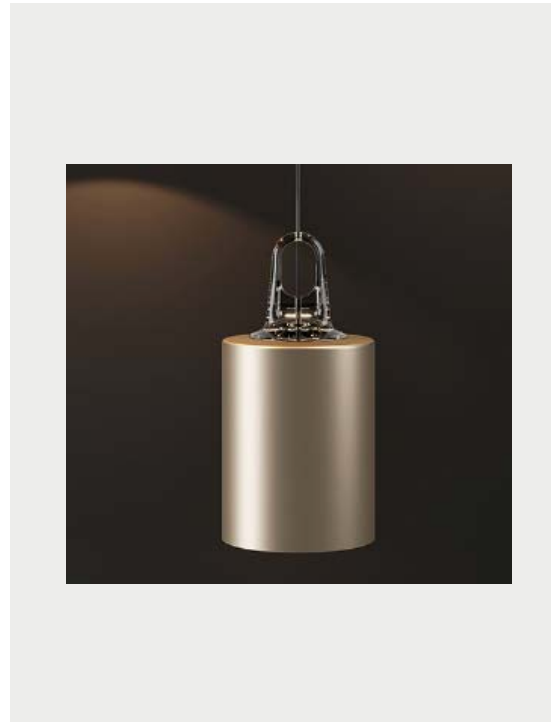

JIM,
design by Patrick Norguet, 2021

Suspension

Immediate function, uncomplicated style, durable materials, modular at will. Inspired by the abat-jours of the ateliers of the early 1900s, JIM is a system of suspension lamps with distinctive shapes and a versatile composition that suits any interiors and living environment. JIM's versatility is further enhanced by the colour range: the four different finishes for the shades can be combined with the three different suspension hook hues as desired.

JIM dome	Light source	Frame Methacrylate	Diffuser: Metal	Code
	Medium Base E26 LED • 1 x 25W	● Honey ● Turquoise ● Grey ● Honey	● Matte White 9010 ● Matte White 9010 ● Matte White 9010 ● Coppery Bronze	169447 169457 169452 169446
	Medium Base E26 LED • 1 x 25W	● Grey ● Turquoise ● Turquoise ● Honey ● Grey ● Honey ● Turquoise ● Grey	● Coppery Bronze ● Coppery Bronze ● Matte Black 9005 ● Matte Black 9005 ● Matte Black 9005 ● Matte Champagne ● Matte Champagne ● Matte Champagne	169451 169456 169459 169449 169454 169448 169458 169453

LODES

JIM cylinder	Light source	Frame Methacrylate	Diffuser: Metal	Code
<p>Max 400 cm Max 157.48"</p> <p>12 cm 4.72"</p> <p>23 cm 9.05"</p> <p>Ø 17.5cm Ø 6.89"</p> <p>11.4 cm 4.48"</p> <p>Ø 17.5 cm Ø 6.89"</p>	Medium Base E26 LED • 1 x 25W	Honey	Matte White 9010	169417
	Medium Base E26 LED • 1 x 25W	Turquoise	Polished Black 9005	169429
	Medium Base E26 LED • 1 x 25W	Grey	Matte White 9010	169422
		Turquoise	Matte White 9010	169427
		Honey	Coppery Bronze	169416
		Grey	Coppery Bronze	169421
		Turquoise	Coppery Bronze	169426
		Honey	Matte Black 9005	169419
		Grey	Matte Black 9005	169424
		Honey	Matte Champagne	169418
	Turquoise	Matte Champagne	169428	
	Grey	Matte Champagne	169423	