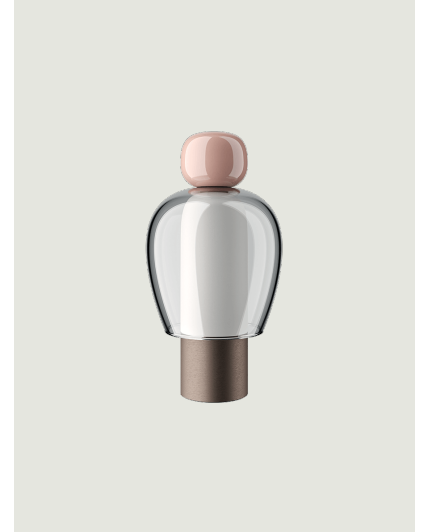

Easy Peasy,
Design by Luca Nichetto

Model Easy Peasy Flamingo

With a strong personality and a sculptural form reminiscing the shape of bells, Easy Peasy is a set of portable and rechargeable table lamps, consisting of two rounded elements, a body and a knob. Made of blown glass, *Easy Peasy* allows for personal customisation of the living spaces. Its portability, different shapes and colours, and the *dim-to-warm* functionality of its light source allow users to connect, play and interact with the variable configuration options.

Easy Peasy Flamingo	Light source	Knob: Technopolymer	Shade: Blown glass	Base : Metal	Code
	Dim-to-Warm from 2200 K to 2700 K 5 W 380 lm 2000 mA Battery CRI 90 MacAdam 3-Step	 Pink	 Grey	 Brushed Bronze	17081 6226U

Easy Peasy Chestnut

Easy Peasy,
Design by Luca Nichetto

Model Easy Peasy Lagoon

With a strong personality and a sculptural form reminiscing the shape of bells, Easy Peasy is a set of portable and rechargeable table lamps, consisting of two rounded elements, a body and a knob. Made of blown glass, *Easy Peasy* allows for personal customisation of the living spaces. Its portability, different shapes and colours, and the *dim-to-warm* functionality of its light source allow users to connect, play and interact with the variable configuration options.

Easy Peasy Chestnut

Easy Peasy,
Design by Luca Nichetto

Model Easy Peasy Kelp

With a strong personality and a sculptural form reminiscing the shape of bells, Easy Peasy is a set of portable and rechargeable table lamps, consisting of two rounded elements, a body and a knob. Made of blown glass, *Easy Peasy* allows for personal customisation of the living spaces. Its portability, different shapes and colours, and the *dim-to-warm* functionality of its light source allow users to connect, play and interact with the variable configuration options.