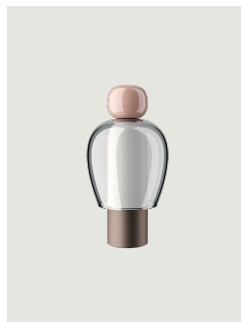

Easy Peasy Chestnut

Easy Peasy,
Design by Luca Nichetto

Model Easy Peasy Kelp

With a strong personality and a sculptural form reminiscing the shape of bells, Easy Peasy is a set of portable and rechargeable table lamps, consisting of two rounded elements, a body and a knob. Made of blown glass, *Easy Peasy* allows for personal customisation of the living spaces. Its portability, different shapes and colours, and the *dim-to-warm* functionality of its light source allow users to connect, play and interact with the variable configuration options.

Easy Peasy Kelp	Light source	Knob: Technopolymer	Shade: Blown glass	Base : Metal	Code
	Dim-to-Warm from 2200 K to 2700 K 5 W 380 lm 2000 mA Battery CRI 90 MacAdam 3-Step	 Green	 Honey	 Brushed Rose Gold	17081 7226U

Net weight: 1.87 lbs

Parcels: 1

IP20

Energy Saving 

Dim-to-Warm 

Options of Easy Peasy

Easy Peasy Flamingo

Easy Peasy Lagoon

Easy Peasy Chestnut

Easy Peasy,
Design by Luca Nichetto

Model Easy Peasy Chestnut

With a strong personality and a sculptural form reminiscing the shape of bells, Easy Peasy is a set of portable and rechargeable table lamps, consisting of two rounded elements, a body and a knob. Made of blown glass, *Easy Peasy* allows for personal customisation of the living spaces. Its portability, different shapes and colours, and the *dim-to-warm* functionality of its light source allow users to connect, play and interact with the variable configuration options.