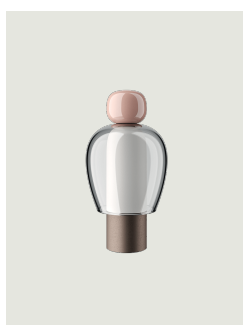

Easy Peasy,
Design by Luca Nichetto

Model Easy Peasy Flamingo

With a strong personality and a sculptural form reminiscing the shape of bells, Easy Peasy is a set of portable and rechargeable table lamps, consisting of two rounded elements, a body and a knob. Made of blown glass, *Easy Peasy* allows for personal customisation of the living spaces. Its portability, different shapes and colours, and the *dim-to-warm* functionality of its light source allow users to connect, play and interact with the variable configuration options.

Easy Peasy Kelp	Light source	Knob: Technopolymer	Shade: Blown glass	Base : Metal	Code
	Dim-to-Warm from 2200 K to 2700 K 5 W 380 lm 2000 mA Battery CRI 90 MacAdam 3-Step	 Green	 Honey	 Brushed Rose Gold	17081 7226U

Easy Peasy Chestnut

Easy Peasy,
Design by Luca Nichetto

Model Easy Peasy Chestnut

With a strong personality and a sculptural form reminiscing the shape of bells, Easy Peasy is a set of portable and rechargeable table lamps, consisting of two rounded elements, a body and a knob. Made of blown glass, *Easy Peasy* allows for personal customisation of the living spaces. Its portability, different shapes and colours, and the *dim-to-warm* functionality of its light source allow users to connect, play and interact with the variable configuration options.

Net weight: 1.87 lbs

Parcels: 1

IP20

Energy Saving

Dim-to-Warm

Options of Easy Peasy

Easy Peasy Flamingo

Easy Peasy Lagoon