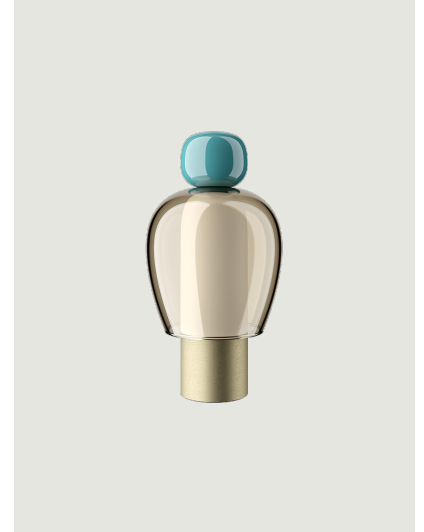

Easy Peasy,
Design by Luca Nichetto

Model Easy Peasy Flamingo

With a strong personality and a sculptural form reminiscing the shape of bells, Easy Peasy is a set of portable and rechargeable table lamps, consisting of two rounded elements, a body and a knob. Made of blown glass, *Easy Peasy* allows for personal customisation of the living spaces. Its portability, different shapes and colours, and the *dim-to-warm* functionality of its light source allow users to connect, play and interact with the variable configuration options.

Easy Peasy Flamingo	Light source	Knob: Technopolymer	Shade: Blown glass	Base : Metal	Code
	Dim-to-Warm from 2200 K to 2700 K 5 W 380 lm 2000 mA Battery CRI 90 MacAdam 3-Step	 Pink	 Grey	 Brushed Bronze	17081 6226U

Net weight: 1.87 lbs

Parcels: 1

IP20

Energy Saving 

Dim-to-Warm 

Options of Easy Peasy

Easy Peasy Lagoon

Easy Peasy Kelp

Easy Peasy Chestnut

Easy Peasy,
Design by Luca Nichetto

Model Easy Peasy Lagoon

With a strong personality and a sculptural form reminiscing the shape of bells, Easy Peasy is a set of portable and rechargeable table lamps, consisting of two rounded elements, a body and a knob. Made of blown glass, *Easy Peasy* allows for personal customisation of the living spaces. Its portability, different shapes and colours, and the *dim-to-warm* functionality of its light source allow users to connect, play and interact with the variable configuration options.