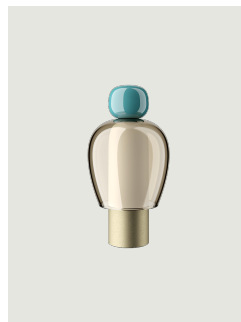

Easy Peasy Chestnut

Easy Peasy,
Design by Luca Nichetto

Model Easy Peasy Kelp

With a strong personality and a sculptural form reminiscing the shape of bells, Easy Peasy is a set of portable and rechargeable table lamps, consisting of two rounded elements, a body and a knob. Made of blown glass, *Easy Peasy* allows for personal customisation of the living spaces. Its portability, different shapes and colours, and the *dim-to-warm* functionality of its light source allow users to connect, play and interact with the variable configuration options.

Easy Peasy Kelp	Light source	Knob: Technopolymer	Shade: Blown glass	Base : Metal	Code
	Dim-to-Warm from 2200 K to 2700 K 5 W 380 lm 2000 mA Battery CRI 90 MacAdam 3-Step	 Green	 Honey	 Brushed Rose Gold	17081 7226U

Net weight: 1.87 lbs

Parcels: 1

IP20

Energy Saving 

Dim-to-Warm 

Options of Easy Peasy

Easy Peasy Flamingo

Easy Peasy Lagoon

Easy Peasy Chestnut

Easy Peasy,
Design by Luca Nichetto

Model Easy Peasy Chestnut

With a strong personality and a sculptural form reminiscing the shape of bells, Easy Peasy is a set of portable and rechargeable table lamps, consisting of two rounded elements, a body and a knob. Made of blown glass, *Easy Peasy* allows for personal customisation of the living spaces. Its portability, different shapes and colours, and the *dim-to-warm* functionality of its light source allow users to connect, play and interact with the variable configuration options.