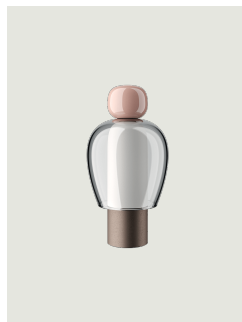

Easy Peasy Chestnut

Easy Peasy,
Design by Luca Nichetto

Model Easy Peasy Lagoon

With a strong personality and a sculptural form reminiscing the shape of bells, Easy Peasy is a set of portable and rechargeable table lamps, consisting of two rounded elements, a body and a knob. Made of blown glass, *Easy Peasy* allows for personal customisation of the living spaces. Its portability, different shapes and colours, and the *dim-to-warm* functionality of its light source allow users to connect, play and interact with the variable configuration options.

Easy Peasy Lagoon	Light source	Knob: Technopolymer	Shade: Blown glass	Base : Metal	Code
	Dim-to-Warm from 2200 K to 2700 K 5 W 380 lm 2000 mA Battery CRI 90 MacAdam 3-Step	Turquoise	Honey	Brushed Gold	17081 8126U

Net weight: 1.87 lbs

Parcels: 1

IP20

Energy Saving

Dim-to-Warm

Options of Easy Peasy

Easy Peasy Flamingo

Easy Peasy Kelp

Easy Peasy Chestnut

Easy Peasy,
Design by Luca Nichetto

Model Easy Peasy Kelp

With a strong personality and a sculptural form reminiscing the shape of bells, Easy Peasy is a set of portable and rechargeable table lamps, consisting of two rounded elements, a body and a knob. Made of blown glass, *Easy Peasy* allows for personal customisation of the living spaces. Its portability, different shapes and colours, and the *dim-to-warm* functionality of its light source allow users to connect, play and interact with the variable configuration options.