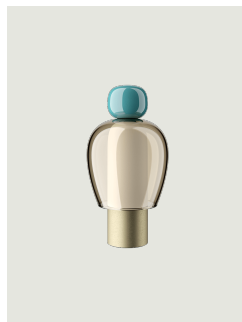

Easy Peasy,
Design by Luca Nichetto

Model Easy Peasy Flamingo

With a strong personality and a sculptural form reminiscing the shape of bells, Easy Peasy is a set of portable and rechargeable table lamps, consisting of two rounded elements, a body and a knob. Made of blown glass, *Easy Peasy* allows for personal customisation of the living spaces. Its portability, different shapes and colours, and the *dim-to-warm* functionality of its light source allow users to connect, play and interact with the variable configuration options.

Easy Peasy Flamingo	Light source	Knob: Technopolymer	Shade: Blown glass	Base : Metal	Code
	Dim-to-Warm from 2200 K to 2700 K 5 W 380 lm 2000 mA Battery CRI 90 MacAdam 3-Step	 Pink	 Grey	 Brushed Bronze	17081 6226U

Net weight: 1.87 lbs

Parcels: 1

IP20

Energy Saving 

Dim-to-Warm 

Options of Easy Peasy

Easy Peasy Lagoon

Easy Peasy Kelp

Easy Peasy Chestnut

Easy Peasy,
Design by Luca Nichetto

Model Easy Peasy Lagoon

With a strong personality and a sculptural form reminiscing the shape of bells, Easy Peasy is a set of portable and rechargeable table lamps, consisting of two rounded elements, a body and a knob. Made of blown glass, *Easy Peasy* allows for personal customisation of the living spaces. Its portability, different shapes and colours, and the *dim-to-warm* functionality of its light source allow users to connect, play and interact with the variable configuration options.