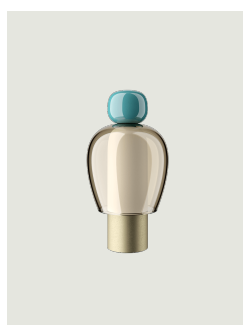

Easy Peasy Flamingo	Light source	Knob: Technopolymer	Shade: Blown glass	Base : Metal	Code
	Dim-to-Warm from 2200 K to 2700 K 5 W 380 lm 2000 mA Battery CRI 90 MacAdam 3-Step	 Pink	 Grey	 Brushed Bronze	17081 6226U

Easy Peasy Kelp	Light source	Knob: Technopolymer	Shade: Blown glass	Base : Metal	Code
	Dim-to-Warm from 2200 K to 2700 K 5 W 380 lm 2000 mA Battery CRI 90 MacAdam 3-Step	 Green	 Honey	 Brushed Rose Gold	17081 7226U

Easy Peasy Chestnut

Easy Peasy,
Design by Luca Nichetto

Model Easy Peasy Chestnut

With a strong personality and a sculptural form reminiscing the shape of bells, Easy Peasy is a set of portable and rechargeable table lamps, consisting of two rounded elements, a body and a knob. Made of blown glass, *Easy Peasy* allows for personal customisation of the living spaces. Its portability, different shapes and colours, and the *dim-to-warm* functionality of its light source allow users to connect, play and interact with the variable configuration options.

Net weight: 1.87 lbs

Parcels: 1

IP20

Energy Saving

Dim-to-Warm

Options of Easy Peasy

Easy Peasy Flamingo

Easy Peasy Lagoon