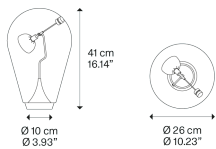

Blow

Light source

LED
2700 K
4.5 W
500 lm
500 mA
CRI 90
MacAdam 3-Step

LED and driver included

Structure: Metal

 Chrome

Diffuser: Blown glass

 Clear

Code

00880 27U

Net weight: 8.82 lbs

Parcels: 1

IP20

Energy Saving 