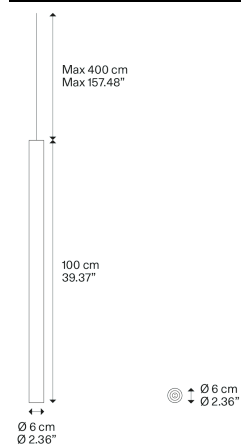

A-Tube small

Light source

Medium Base
E26 Par 16 LED
1 x max 8W
(W / L max 2.4")
(Ø max 1.96")

Bulb not included

Structure: Metal

	Code
Matte White – 9010	096457
Matte Black – 9005	096460
Coppery Bronze	096463

A-Tube medium

Light source

Medium Base
E26 Par 16 LED
1 x max 8W
(W / L max 2.4")
(Ø max 1.96")

Bulb not included

Structure: Metal

	Code
 Matte White – 9010	096458
 Matte Black – 9005	096461
 Coppery Bronze	096464

Code

Net weight: 3.13 lbs

Parcels: 1

IP20

Energy Saving 

Dim 

Cluster suspension lamps must be installed on a *canopy*: find out n

 **illuminations**
425 Peachtree Hills Ave. NE #3 Atlanta, GA 30305
404.876.1064 sales@illumco.com

A-Tube large

Light source

Medium Base
E26 Par 16 LED
1 x max 8W
(W / L max 2.4")
(Ø max 1.96")

Bulb not included

Structure: Metal

	Code
 Matte White – 9010	096459
 Matte Black – 9005	096462
 Coppery Bronze	096465