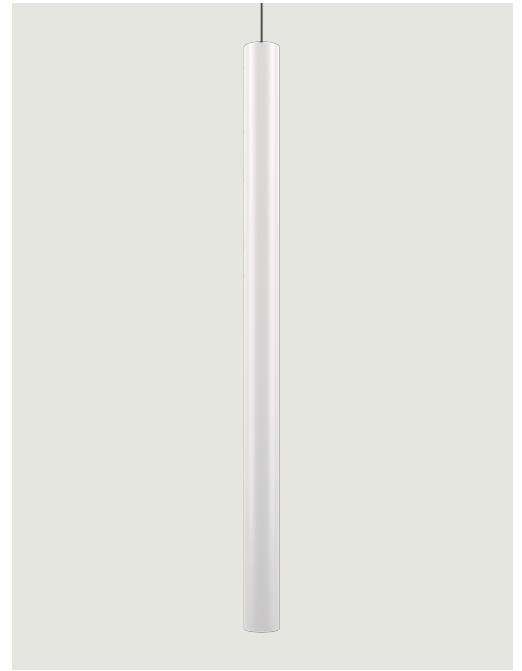

A-Tube,
Design by Studio Italia Design

Model A-Tube small

A simple form that delivers the light to wherever it's needed, enhancing the space. Tubular and slim, A-Tube is a versatile lamp available in different sizes and finishes, that can be fixed directly to the ceiling, suspended singularly, or used in cluster compositions to create impactful lighting effects.

A-Tube small

Light source

Medium Base
E26 Par 16 LED
1 x max 8W
(W / L max 2.4")
(Ø max 1.96")

Bulb not included

Structure: Metal

	Code
Matte White – 9010	096457
Matte Black – 9005	096460
Coppery Bronze	096463

A-Tube,
Design by Studio Italia Design

Model A-Tube medium

A simple form that delivers the light to wherever it's needed, enhancing the space. Tubular and slim, A-Tube is a versatile lamp available in different sizes and finishes, that can be fixed directly to the ceiling, suspended singularly, or used in cluster compositions to create impactful lighting effects.

A-Tube,
Design by Studio Italia Design

Model A-Tube large

A simple form that delivers the light to wherever it's needed, enhancing the space. Tubular and slim, A-Tube is a versatile lamp available in different sizes and finishes, that can be fixed directly to the ceiling, suspended singularly, or used in cluster compositions to create impactful lighting effects.