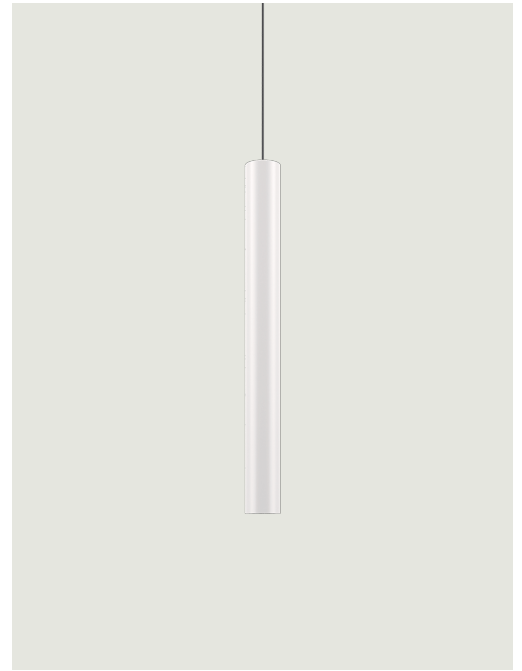

A-Tube,
Design by Studio Italia Design

Model A-Tube small

A simple form that delivers the light to wherever it's needed, enhancing the space. Tubular and slim, A-Tube is a versatile lamp available in different sizes and finishes, that can be fixed directly to the ceiling, suspended singularly, or used in cluster compositions to create impactful lighting effects.

A-Tube small

Light source

Medium Base
E26 Par 16 LED
1 x max 8W
(W / L max 2.4")
(Ø max 1.96")

Bulb not included

Structure: Metal

	Code
Matte White – 9010	096457
Matte Black – 9005	096460
Coppery Bronze	096463

A-Tube,
Design by Studio Italia Design

Model A-Tube medium

A simple form that delivers the light to wherever it's needed, enhancing the space. Tubular and slim, A-Tube is a versatile lamp available in different sizes and finishes, that can be fixed directly to the ceiling, suspended singularly, or used in cluster compositions to create impactful lighting effects.

A-Tube,
Design by Studio Italia Design

Model A-Tube large

A simple form that delivers the light to wherever it's needed, enhancing the space. Tubular and slim, A-Tube is a versatile lamp available in different sizes and finishes, that can be fixed directly to the ceiling, suspended singularly, or used in cluster compositions to create impactful lighting effects.