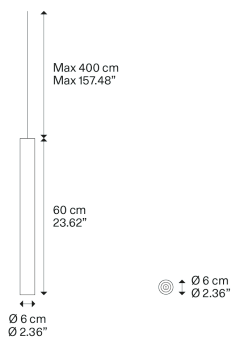

A-Tube small

Light source

Medium Base
E26 Par 16 LED
1 x max 8W
(W / L max 2.4")
(Ø max 1.96")

Bulb not included

Structure: Metal

	Code
Matte White – 9010	096457
Matte Black – 9005	096460
Coppery Bronze	096463

Net weight: 2.47 lbs

Parcels: 1

IP20

Energy Saving

Dim

Cluster suspension lamps must be installed on a *canopy*: find out n

illuminations
425 Peachtree Hills Ave. NE #3 Atlanta, GA 30305
404.876.1064 sales@illumco.com

A-Tube medium

Light source

Medium Base
E26 Par 16 LED
1 x max 8W
(W / L max 2.4")
(Ø max 1.96")

Bulb not included

Structure: Metal

	Code
 Matte White – 9010	096458
 Matte Black – 9005	096461
 Coppery Bronze	096464

A-Tube large

Light source

Medium Base
E26 Par 16 LED
1 x max 8W
(W / L max 2.4")
(Ø max 1.96")

Bulb not included

Structure: Metal

	Code
 Matte White – 9010	096459
 Matte Black – 9005	096462
 Coppery Bronze	096465