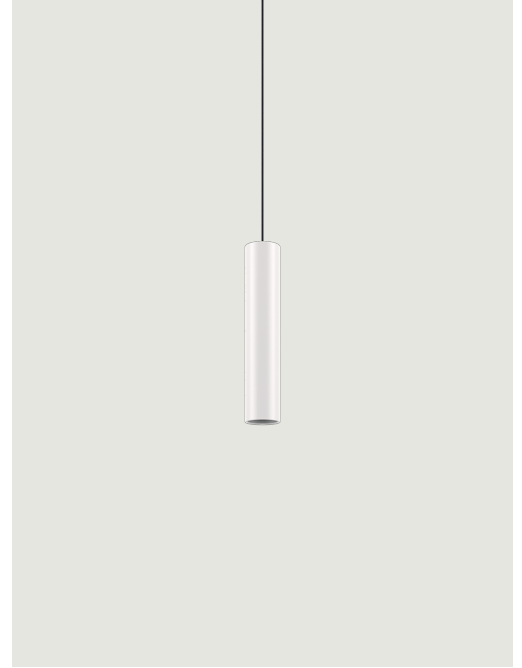

A-Tube,
Design by Studio Italia Design

Model A-Tube small

A simple form that delivers the light to wherever it's needed, enhancing the space. Tubular and slim, A-Tube is a versatile lamp available in different sizes and finishes, that can be fixed directly to the ceiling, suspended singularly, or used in cluster compositions to create impactful lighting effects.

A-Tube small

Light source

Medium Base
E26 Par 16 LED
1 x max 8W
(W / L max 2.4")
(Ø max 1.96")

Bulb not included

Structure: Metal

	Code
Matte White – 9010	096457
Matte Black – 9005	096460
Coppery Bronze	096463

A-Tube,
Design by Studio Italia Design

Model A-Tube medium

A simple form that delivers the light to wherever it's needed, enhancing the space. Tubular and slim, A-Tube is a versatile lamp available in different sizes and finishes, that can be fixed directly to the ceiling, suspended singularly, or used in cluster compositions to create impactful lighting effects.

A-Tube,
Design by Studio Italia Design

Model A-Tube large

A simple form that delivers the light to wherever it's needed, enhancing the space. Tubular and slim, A-Tube is a versatile lamp available in different sizes and finishes, that can be fixed directly to the ceiling, suspended singularly, or used in cluster compositions to create impactful lighting effects.