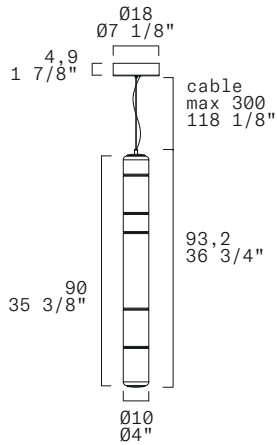

TECHNICAL SHEET

MATERIALS	Diffuser: Glass Structure: Aluminium
DIMENSIONS	Diffuser: $\varnothing 10\text{cm}$ H30cm [$\varnothing 4$ " 11 3/4"] Canopy: $\varnothing 14,5\text{cm}$ H4,6cm [$\varnothing 5 \frac{3}{4}$ " 1 3/4"] Cable lenght: 300cm [118 1/8"]
FINISHES (DIFFUSER + STRUCTURE)	Transparent + Anodized Aluminium 
LIGHT SOURCE	5 X LED STRIP 24V 6,25W (total) 718 lm (nominal) 3000K CRI \geq 90 5 X LED STRIP 24V 6,25W (total) 687 lm (nominal) 2700K CRI \geq 90
CONTROL	Push-dim; 0/1-10V
MARKING	DRY LOCATION IP20
ON REQUEST	Customized structure colors

TECHNICAL SHEET

MATERIALS	Diffuser: Glass Structure: Aluminium
DIMENSIONS	Diffuser: $\varnothing 10$ cm H60cm [$\varnothing 4$ " 23 5/8"] Canopy: $\varnothing 14,5$ cm H4,6cm [$\varnothing 5 \frac{3}{4}$ " 1 3/4"] Cable length: 300cm [$118 \frac{1}{8}$ "]
FINISHES (DIFFUSER + STRUCTURE)	Transparent + Anodized Aluminium 
LIGHT SOURCE	5 X LED STRIP 24V 13,75W (total) 1581 lm (nominal) 3000K CRI \geq 90 5 X LED STRIP 24V 13,75W (total) 1512 lm (nominal) 2700K CRI \geq 90
CONTROL	Push-dim; 0/1-10V, DALI
MARKING	DRY LOCATION IP20
ON REQUEST	Customized structure colors

TECHNICAL SHEET

MATERIALS	Diffuser: Glass Structure: Aluminium
DIMENSIONS	Diffuser: $\varnothing 10\text{cm}$ H90cm [$\varnothing 4''$ 35 3/8"] Canopy: $\varnothing 18\text{cm}$ H4,9cm [$\varnothing 7 \frac{1}{8}''$ 1 7/8"] Cable length: 300cm [$118 \frac{1}{8}''$]
FINISHES (DIFFUSER + STRUCTURE)	Transparent + Anodized Aluminium 
LIGHT SOURCE	5 X LED STRIP 24V 21,25W (total) 2443 lm (nominal) 3000K CRI \geq 90 5 X LED STRIP 24V 21,25W (total) 2337 lm (nominal) 2700K CRI \geq 90
CONTROL	Phase-cut; 0/1-10V
MARKING	DRY LOCATION IP20
ON REQUEST	Customized structure colors