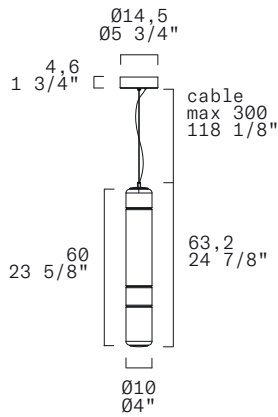

TECHNICAL SHEET

MATERIALS	Diffuser: Glass Structure: Aluminium
DIMENSIONS	Diffuser: $\varnothing 10\text{cm}$ H30cm [$\varnothing 4$ " 11 3/4"] Canopy: $\varnothing 14,5\text{cm}$ H4,6cm [$\varnothing 5 \frac{3}{4}$ " 1 3/4"] Cable lenght: 300cm [118 1/8"]
FINISHES (DIFFUSER + STRUCTURE)	Transparent + Anodized Aluminium 
LIGHT SOURCE	5 X LED STRIP 24V 6,25W (total) 718 lm (nominal) 3000K CRI \geq 90 5 X LED STRIP 24V 6,25W (total) 687 lm (nominal) 2700K CRI \geq 90
CONTROL	Push-dim; 0/1-10V
MARKING	DRY LOCATION IP20
ON REQUEST	Customized structure colors

TECHNICAL SHEET

MATERIALS	Diffuser: Glass Structure: Aluminium
DIMENSIONS	Diffuser: $\varnothing 10$ cm H60cm [$\varnothing 4$ " 23 5/8"] Canopy: $\varnothing 14,5$ cm H4,6cm [$\varnothing 5 \frac{3}{4}$ " 1 3/4"] Cable length: 300cm [$118 \frac{1}{8}$ "]
FINISHES (DIFFUSER + STRUCTURE)	Transparent + Anodized Aluminium 
LIGHT SOURCE	5 X LED STRIP 24V 13,75W (total) 1581 lm (nominal) 3000K CRI \geq 90 5 X LED STRIP 24V 13,75W (total) 1512 lm (nominal) 2700K CRI \geq 90
CONTROL	Push-dim; 0/1-10V, DALI
MARKING	DRY LOCATION IP20
ON REQUEST	Customized structure colors

TECHNICAL SHEET

MATERIALS	Diffuser: Glass Structure: Aluminium
DIMENSIONS	Diffuser: $\varnothing 10\text{cm}$ H90cm [$\varnothing 4''$ 35 3/8"] Canopy: $\varnothing 18\text{cm}$ H4,9cm [$\varnothing 7 \frac{1}{8}''$ 1 7/8"] Cable length: 300cm [$118 \frac{1}{8}''$]
FINISHES (DIFFUSER + STRUCTURE)	Transparent + Anodized Aluminium 
LIGHT SOURCE	5 X LED STRIP 24V 21,25W (total) 2443 lm (nominal) 3000K CRI \geq 90 5 X LED STRIP 24V 21,25W (total) 2337 lm (nominal) 2700K CRI \geq 90
CONTROL	Phase-cut; 0/1-10V
MARKING	DRY LOCATION IP20
ON REQUEST	Customized structure colors