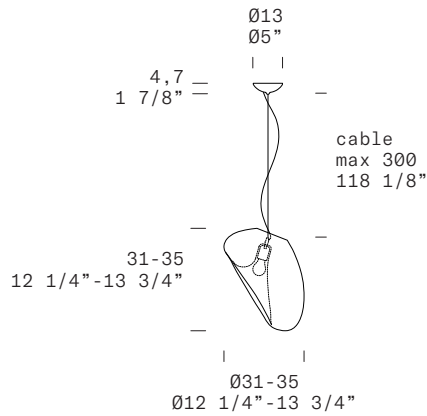

## TECHNICAL SHEET

<b>MATERIALS</b>	Diffuser: Glass Structure: Metal
<b>DIMENSIONS &amp; WEIGHT</b>	Diffuser: $\varnothing 12 \frac{1}{4}$ - $13 \frac{3}{4}$ " H $12 \frac{1}{4}$ "- $13 \frac{3}{4}$ " [ $\varnothing 31$ - $35$ cm H $31$ - $35$ cm] Canopy: $\varnothing 5$ " h1 $\frac{7}{8}$ " [ $\varnothing 13$ cm h4,7cm] Max cable length: $118 \frac{1}{8}$ " [ $300$ cm] Weight: 4,18 lbs
<b>FINISHES (DIFFUSER / STRUCTURE)</b>	Transparent / Matte Black 
<b>LIGHT SOURCE</b>	E26 1 x 10W Retrofit LED (1 x max 43W Halogen Bulb) Voltage: 120V
<b>CERTIFICATIONS</b>	DRY LOCATION  IP20

Front view

North America

**LEUCOS®**

FINISH	SOURCE	CODE	QTY	TYPE
Transparent / Matte Black	E26	0011518		

ACCESSORIES	COLOR	CODE	QTY	TYPE
Off centre kit 1	chrome nickel	8000150 8000151		
Off centre kit 2	chrome nickel	8000135 8000136		