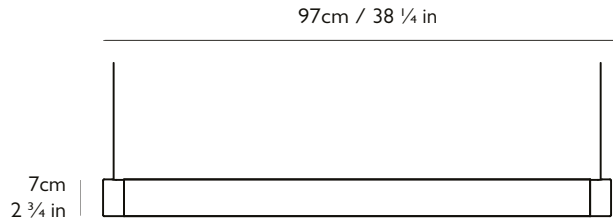

### PLEASE NOTE

Please allow for 25.4cm x 7.6cm x 7.6cm (10 in x 3 in x 3 in) in ceiling cavity to fit LED driver.

#### Dimensions

H 7cm x L 97cm / H 2 3/4 in x L 38 1/4 in

#### Suspension

Length: 300cm / 118 1/8 in

Adjustable cord

Transparent casing