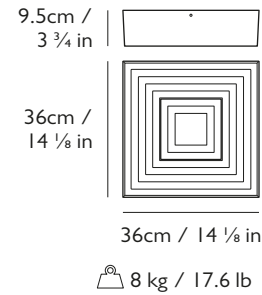

LEE BROOM

PANTHEUM

PRODUCT DETAILS

Name	Year of Design	
Pantheum Ceiling Light	2022	
Product Code	110-130V	220-240V
Pantheum Ceiling Light	PAN0110	PAN0010

Dimensions
H 36 cm x W 36 cm x D 9.5 cm / H 14 1/8 x W 14 1/8 x D 3 1/4 in

Weight
Product (net) : 8 kg / 17.6 lb Boxed (gross) : 8.75 kg / 19.3 lb

Materials
Jesmonite with opal acrylic diffuser & brushed gold details

Jesmonite

Brushed gold

Ceiling Plate / Canopy
Includes mounting plate to fit flush to ceiling