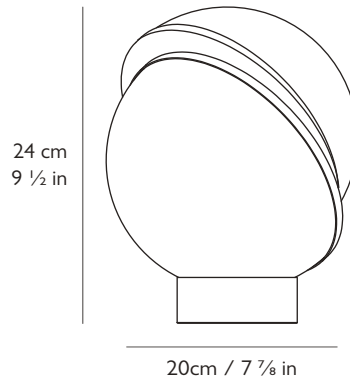

LEE BROOM

MINI CRESCENT TABLE LAMP

PRODUCT DETAILS

Name
Mini Crescent Table Lamp

Finish & Product Code	110-130v	220-240v
Mini Crescent Table Lamp	CRE0150	UK CRE0050 EU CRE0051

Materials
Opal acrylic, brushed brass, steel

Certification
UL, cUL (110-130v)
CE, CB (220-240v)

Year of Design
2016

Dimensions
H 24cm x Dia 20cm / H 9 1/2 in x Dia 7 7/8 in

Cord
Length: 200cm / 78 3/4 in
Gold fabric outer

Base
H 3.5cm x Dia 10cm / H 1 1/8 in x Dia 3 7/8 in
Round steel in brushed brass finish