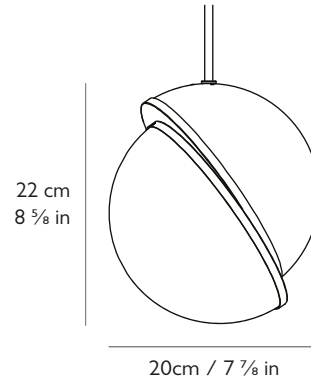

LEE BROOM

MINI CRESCENT LIGHT

PRODUCT DETAILS

Name
Mini Crescent Light

Finish & Product Code	110-130v	220-240v
Mini Crescent Light	CRE0140	CRE0040

Materials
Opal acrylic, brushed brass, steel

Illumination 110-130v
Bulb: E26, 9w LED, 2700k, 800 lumen, 25k hrs (1x supplied), CRI 80

Dimensions
H 22cm x Dia 20cm / H 8 5/8 in x Dia 7 7/8 in

Suspension
Length: 300cm / 118 1/8 in
Adjustable cord
Gold fabric outer

Ceiling Plate / Canopy
H 3cm x Dia 12cm / H 1 1/8 in x Dia 4 3/4 in
Round steel in brushed brass finish