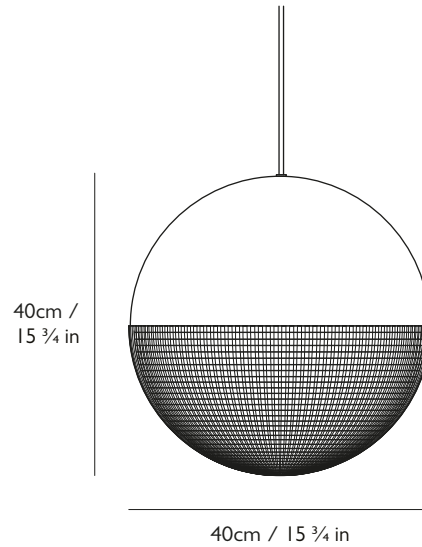

LEE BROOM

LENS FLAIR PENDANT LIGHT

PRODUCT DETAILS

Name

Lens Flair Pendant Light

Finish & Product Code	110-130v	220-240v
Matte Black ●	LEN0111	LEN0011
Brushed Brass ●	LEN0110	LEN0010

Materials

Steel, transparent polycarbonate

H 40cm x Dia 40cm / H 15 3/4 in x Dia 15 3/4 in

Suspension

Length: 300cm / 118 1/8 in

Adjustable cord

Black or gold fabric outer

Ceiling plate / Canopy

H 3cm x Dia 12cm / H 1 1/8 in x Dia 4 3/4 in

Round steel in matching matte black or brushed brass finish