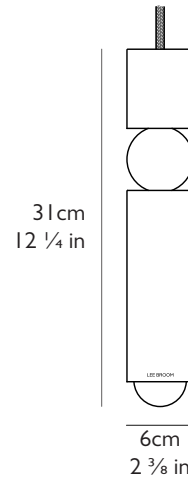

LEE BROOM

FULCRUM LIGHT