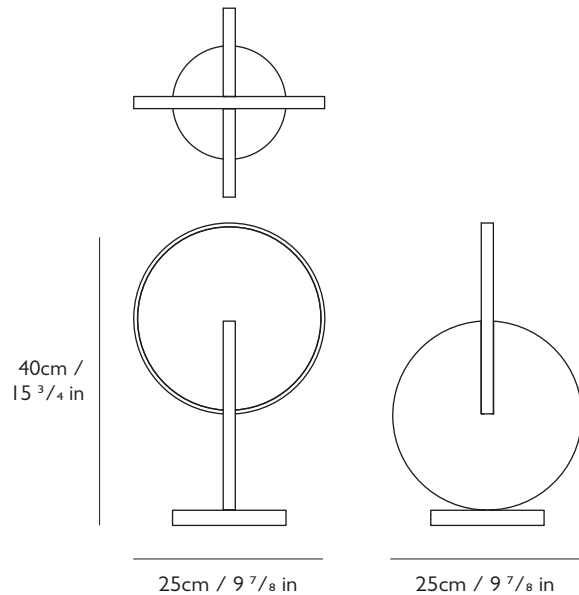

LEE BROOM

ECLIPSE TABLE LAMP

PRODUCT DETAILS

Name

Eclipse Table Lamp

Finish & Product Code	110-130V	220-240V
Polished Chrome	● ECL0120	ECL0020
Polished Gold	● ECL0121	ECL0021

Materials

Opal acrylic, steel

Certification

UL, cUL (110-130V)
CE, CB (220-240V)

Year of Design

2018

Dimensions

H 40cm x W 25cm x D 25cm / H 15 3/4 in x W 9 7/8 in x D 9 7/8 in

Cord

Length: 200cm / 78 3/4 in

with in-line dimmer switch

Silver fabric outer

Base

H 2cm x Dia 15cm / H 3/4 in x Dia 5 7/8 in

Round steel in polished chrome finish

Weight

Product (net): 4.38 kg / 9.66 lbs

Boxed (gross): 5.49 kg / 12.1 lbs