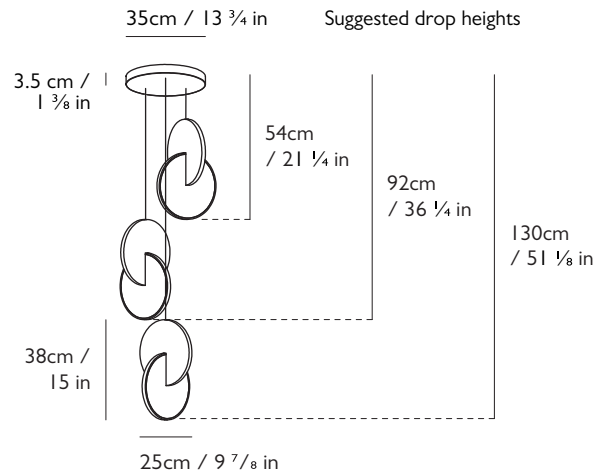

LEE BROOM

ECLIPSE CHANDELIER 3 PIECE

PLEASE NOTE

Please allow for 10.9cm x 4cm x 2.2cm
(4 1/4 in x 1 5/8 in x 7/8 in) in ceiling cavity to fit LED driver.

PRODUCT DETAILS

Name

Eclipse Chandelier 3 Piece

Finish & Product Code

Year of Design

2018

Dimensions

3 x H 38cm x W 25cm x D 25cm / H 15 x W 9 7/8 x D 9 7/8 in

Suspension

Length: 3 x 500cm / 196 7/8 in

Adjustable cord and steel cable

Transparent casing

Ceiling plate / Canopy

H 3.5cm x Dia 35cm / H 1 3/8 in x Dia 13 3/4 in

Round steel in matching finish

Weight

Product (net): 12.38 kg / 27.29 lbs

Boxed (gross): 15 kg / 33 lbs

For more information please contact: