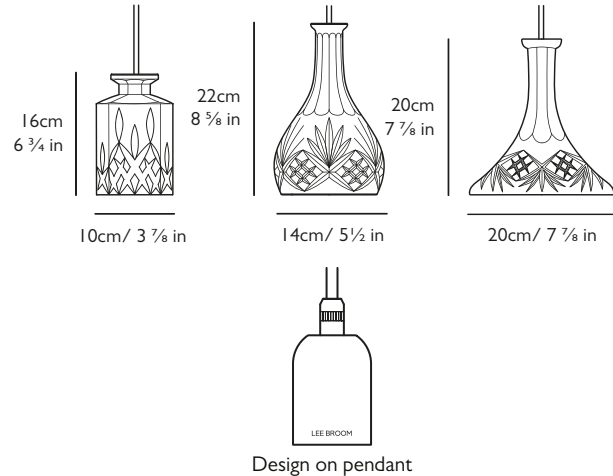

LEE BROOM

DECANTERLIGHT

PRODUCT DETAILS

Name

Decanterlight

Finish & Product Code	110-130v	220-240v
Decanterlight Tulip	NDC0152	NDC0052
Decanterlight Bell	NDC0151	NDC0051
Decanterlight Square	NDC0150	NDC0050

Materials

Lead crystal, brushed brass, steel

Illumination 110-130v

2w, 2700k, 100 lumen

Bulb: E26, 2w LED, 100 lumen, 25k hrs (1x supplied), CRI 80

Illumination 220-240v

4.5w, 2700k, 460 lumen

Bulb: E27, 4.5w LED, 470 lumen, 15k hrs (1x supplied), CRI 80

Tulip x H 20cm x Dia 20cm / H 7 7/8 in x Dia 7 7/8 in

Bell x H 22cm x Dia 14cm / H 8 5/8 in x Dia 5 1/2 in

Square x H 16cm x Dia 10cm / H 6 1/4 in x Dia 3 7/8 in

Suspension

Length: 300cm / 118 1/8 in

Adjustable cord

Gold fabric outer

Ceiling Plate / Canopy

H 3cm x Dia 12cm / H 1 1/8 in x Dia 4 3/4 in

Round steel in brushed brass finish

Weight

Tulip: Product (net) 1.75kg / 3.85 lb / Boxed (gross) 2.05kg / 4.5 lb

Bell: Product (net) 1.2kg / 2.6 lb / Boxed (gross) 1.4kg / 3 lb