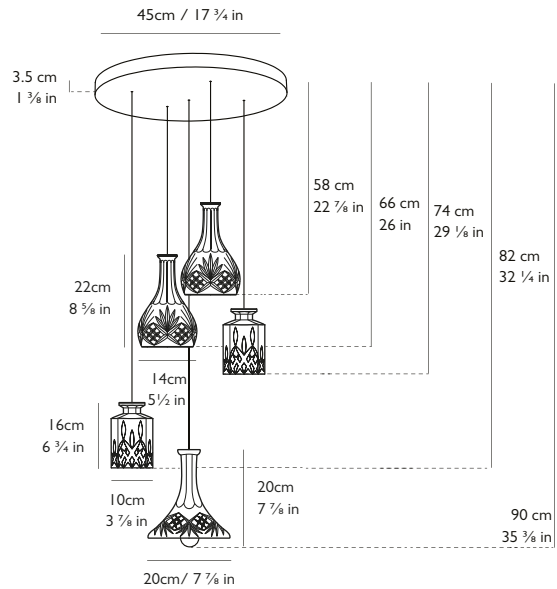

LEE BROOM

DECANTERLIGHT CHANDELIER 5 PIECE

PRODUCT DETAILS

Name

Decanterlight Chandelier 5 Piece

Finish & Product Code	110-130v	220-240v
Chandelier 5 Piece	NDC0153	NDC0053

Materials

Lead crystal, brushed brass, steel

Illumination 110-130v

10w, 2700k, 260 lumen

Bulb: E26, 2w LED, 100 lumen, 25k hrs (5x supplied), CRI 80

Illumination 220-240v

22.5w, 2700k, 1020 lumen

Bulb: E27, 4.5w LED, 470 lumen, 15k hrs (5x supplied), CRI 80

Dimming

Dimmable. Mains voltage. TRIAC / Leading edge.

Certification

UL, cUL (110-130v)

CE, CB (220-240v)

Year of Design

2013

Dimensions

1 x Tulip @ H 20cm x Dia 20cm / H 7 7/8 in x Dia 7 7/8 in
2 x Bell @ H 22cm x Dia 14cm / H 8 3/8 in x Dia 5 1/2 in
2 x Square @ H 16cm x Dia 10cm / H 6 1/4 in x Dia 3 7/8 in

Suspension

Length: 5 x 300cm / 118 1/8 in

Adjustable cord

Gold fabric outer

Ceiling Plate / Canopy

H 3.5cm x Dia 45cm / H 1 3/8 in x Dia 17 3/4 in

Round steel in satin white finish

Weight

Product (net) 13kg / 28.6 lb / Boxed (gross) 13.2kg / 29.1 lb

For more information please contact:

US & Canada Inquiries: +1 212 804 8477 - sales@leebroom.com

UK & Global Inquiries: +44 207 820 0742 - 95 Rivington Street, London, EC2A 3AY - info@leebroom.com

www.leebroom.com

0320rev08