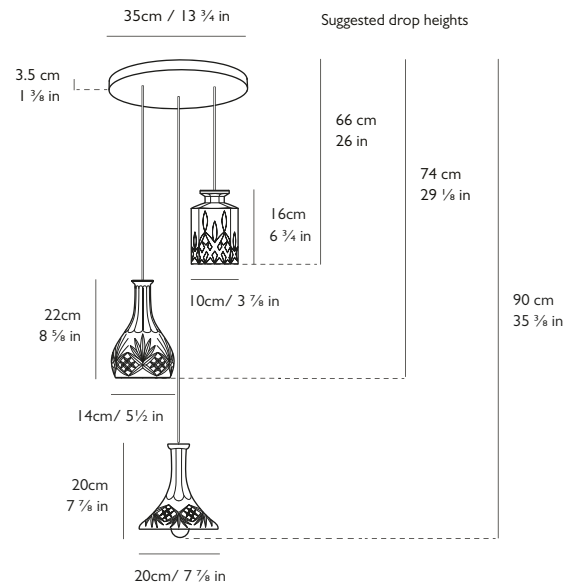

LEE BROOM

DECANTERLIGHT CHANDELIER 3 PIECE

PRODUCT DETAILS

Name

Decanterlight Chandelier 3 Piece

Finish & Product Code 110-130v 220-240v

Chandelier 3 Piece NDC0170 NDC0070

Materials

Lead crystal, brushed brass, steel

Illumination 110-130v

6w, 2700k, 200 lumen

Bulb: E26, 2w LED, 100 lumen, 25k hrs (3x supplied), CRI 80

Illumination 220-240v

13.5w, 2700k, 780 lumen

Bulb: E27, 4.5w LED, 470 lumen, 15k hrs (3x supplied), CRI 80

1 x Tulip @ H 20cm x Dia 20cm / H 7 7/8 in x Dia 7 7/8 in

1 x Bell @ H 22cm x Dia 14cm / H 8 5/8 in x Dia 5 1/2 in

1 x Square @ H 16cm x Dia 10cm / H 6 1/4 in x Dia 3 7/8 in

Suspension

Length: 3 x 300cm / 118 1/8 in

Adjustable cord

Gold fabric outer

Ceiling Plate / Canopy

H 3.5cm x Dia 35cm / H 1 3/8 in x Dia 13 3/4 in

Round steel in satin white finish

Weight

Product (net) 6.7kg / 14.7lb / Boxed (gross) 6.8kg / 14.9lb

For more information please contact: