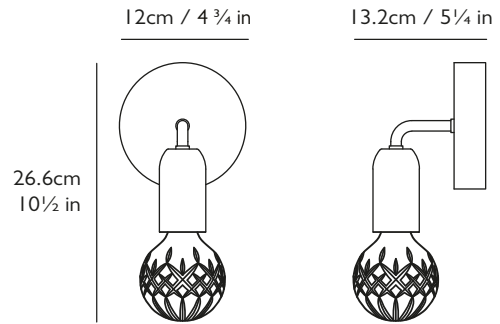

LEE BROOM

CRYSTAL BULB WALL LIGHT

PRODUCT DETAILS

Name

Crystal Bulb Wall Light

Product Code

110-130v 220-240v

Crystal Bulb Clear

CB0162 CB0061

Crystal Bulb Frosted

CB0161 CB0062

Materials

Clear or frosted lead crystal, steel with brushed brass finish

Illumination 110-130v

2w, 2700k, 100 lumen, do not use with halogen lamps; LED only
Bulb: E26, 2w LED, 100 lumen, 10k hrs (1x supplied), CRI 80

UL, cUL (110-130v)
CE, CB (220-240v)

Year of Design

2017

Dimensions

H 26.6cm x W 12cm x D 13.2cm / H 10 1/2 in x W 4 3/4 in x D 5 1/4 in

Wall Plate / Canopy

H 3cm x Dia 12cm / H 1 1/8 in x Dia 4 3/4 in
Round steel in brushed brass finish