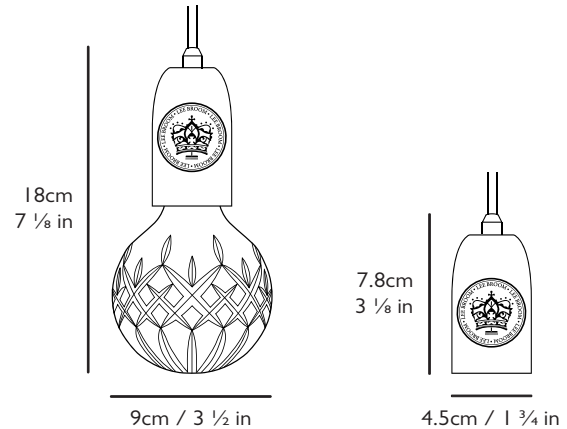

LEE BROOM

CRYSTAL BULB PENDANT LIGHT

PRODUCT DETAILS

Name
Crystal Bulb Pendant Light

Finish & Product Code	110-130v	220-240v
Brushed Brass Clear ●	CB0121	CB0021
Brushed Brass Frosted ●	CB0122	CB0022
Polished Chrome Clear ●	CB0125	CB0025
Polished Chrome Frosted ●	CB0124	CB0026

Materials
Clear or frosted lead crystal, steel

Illumination 110-130v
2w, 2700k, 100 lumen
Bulb: E26, 2w LED, 100 lumen, 10k hrs (1x supplied)

Illumination 220-240v
2w, 2700k, 100 lumen
Bulb: E27, 2w LED, 100 lumen, 10k hrs (1x supplied)

Dimming
Dimmable. Mains voltage. TRIAC / Leading edge

Certification
UL, cUL (110-130v)
CE, CB (220-240v)

Year of Design
2012

Dimensions
H 18cm x Dia 9cm / H 7 1/8 in x Dia 3 1/2 in

Suspension
Length: 300cm / 118 1/8 in
Adjustable cord
Fabric outer in matching finish

Ceiling Plate / Canopy
H 3cm x Dia 12cm / H 1 1/8 in x Dia 4 3/4 in
Round steel in brushed brass finish

Weight
Product (net) 0.6kg / 1.3 lb / Boxed (gross) 1.35kg / 2.9 lb

0718rev06

For more information please contact: