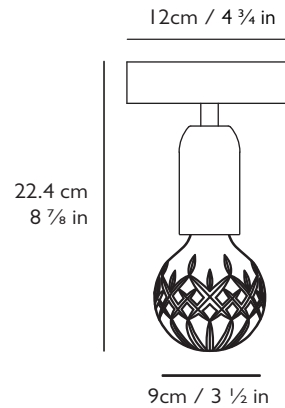

LEE BROOM

CRYSTAL BULB CEILING LIGHT

PRODUCT DETAILS

Name

Crystal Bulb Ceiling Light

Product Code	110-130v	220-240v
Crystal Bulb Clear	CB0164	CB0063
Crystal Bulb Frosted	CB0163	CB0064

Materials

Clear or frosted lead crystal, steel

Certification

UL, cUL (110-130v)

CE, CB (220-240v)

Year of Design

2017

Dimensions

H 22.4cm x Dia 9cm / H 8 7/8 in x Dia 3 1/2 in

Ceiling Plate / Canopy

H 3cm x Dia 12cm / H 1 1/8 in x Dia 4 3/4 in

Round steel in brushed brass finish

Weight

Product (net) 0.6kg / 1.3 lb / Boxed (gross) 1.35kg / 2.9 lb

0718rev06

For more information please contact:

US & Canada Inquiries: +1 212 804 8477 - 34 Greene Street, New York, NY 10013 - sales@leebroom.com