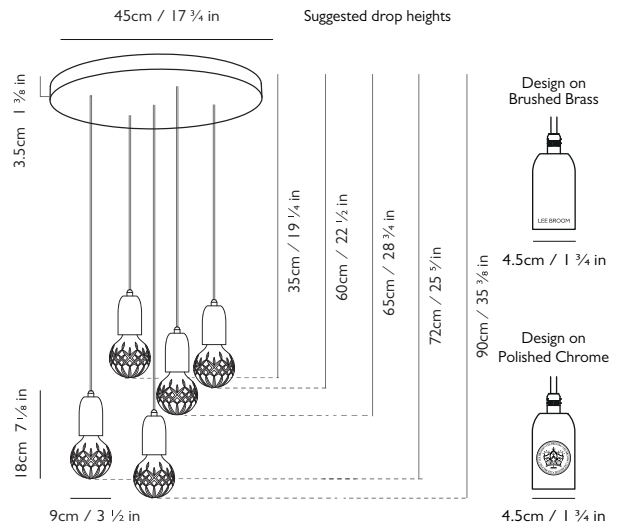

LEE BROOM

CRYSTAL BULB CHANDELIER 5 PIECE

PRODUCT DETAILS

Name

Crystal Bulb Chandelier 5 Piece

Product Code	110-130v	220-240v
Clear Crystal Bulb Brushed Brass	● CB0141	CB0041
Frosted Crystal Bulb Brushed Brass	● CB0142	CB0042
Clear Crystal Bulb Polished Chrome	● CB0145	CB0045
Frosted Crystal Bulb Polished Chrome	● CB0146	CB0046

Materials

Clear or frosted lead crystal, steel

Illumination 110-130v

10w, 2700k, 260 lumen, do not use with halogen lamps; LED only
Bulb: E26, 2w LED, 100 lumen, 10k hrs (5x supplied), CRI 80

Illumination 220-240v

Year of Design

2013

Dimensions

5 x H 18cm x Dia 9cm / H 7 1/8 in x Dia 3 1/2 in

Suspension

Length: 5 x 300cm / 118 1/8 in
Adjustable cord
Fabric outer in matching finish

Ceiling Plate / Canopy

H 3.5cm x Dia 45cm / H 1 3/8 in x Dia 17 3/4 in
Round Steel in satin white finish