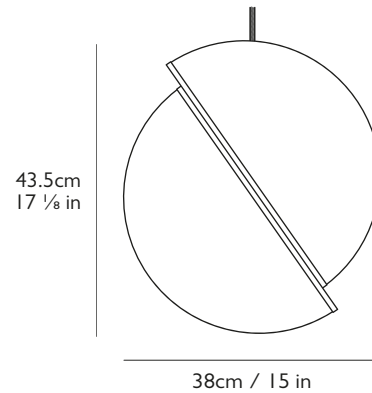

LEE BROOM

CRESCENT LIGHT