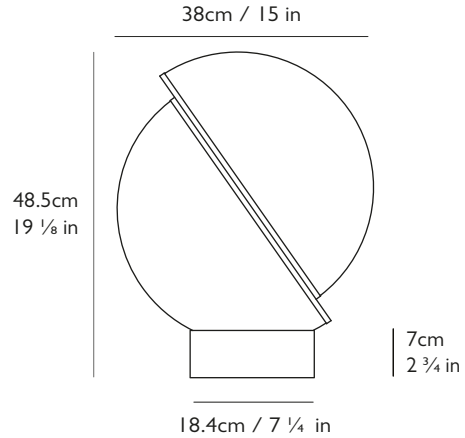

LEE BROOM

CRESCENT

PRODUCT DETAILS

Name

Crescent Table Lamp

Finish & Product Code	110-130V	220-240V
Crescent Table Lamp	CRE0120	UK CRE0020 EU CRE0021

Materials

Opal acrylic, brushed brass, steel

Dimmable. Mains voltage. TRIAC / Leading edge

Certification

UL, cUL (110-130v)
CE, UKCA, CB (220-240v)

Year of Design

2015

Dimensions

H 48.5cm x Dia 38cm / H 19 1/8 in x Dia 15 in

Cord

Length: 200cm / 78 3/4 in

with in-line switch

Gold fabric outer

Base

H 7cm x Dia 18.4cm / H 2 3/4 in x Dia 7 1/4 in

Round steel in brushed brass finish

Weight

Product (net) 3.2kg / 7.05 lb / Boxed (gross) 5.15kg / 11.3 lb