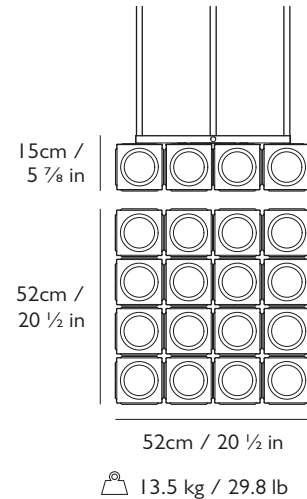

LEE BROOM

CHANT

PRODUCT DETAILS

Name	Year of Design
Chant 4x4 Chandelier	2022

Product Code	110-130V	220-240V
Chant 4x4 Chandelier, frosted & gold	CHT0120	CHT0020
Chant 4x4 Chandelier, clear & gold	CHT0121	CHT0021
Chant 4x4 Chandelier, frosted & silver	CHT0123	CHT0023
Chant 4x4 Chandelier, clear & silver	CHT0124	CHT0024

Materials

Frosted or clear glass & aluminium with brushed gold or silver finish:

Illumination

41.6W / 220-240V or 110-130V / G9 / 2700k / CRI 80-89
Supplied with 16x 2.6W dimmable G9 LED bulbs

Dimming

Dimmable. Mains voltage. TRIAC / Leading edge

Dimensions

H 52 cm x W 52 cm x D 15 cm / H 20 1/2 x W 20 1/2 x D 5 7/8 in

Weight

Product (net) : 13.5 kg / 29.8 lb   Boxed (gross) : 15 kg / 33 lb

Suspension

4x square drop rods with brushed gold or silver finish
Standard length options available. Custom lengths can be requested.

Ceiling Plate / Canopy

Square ceiling canopy for each rod (4x total):

18 x 18 x 2.5 cm / 7 1/8 x 7 1/8 x 1 in

Certification

110-130V : UL, cULus
220-240V : CE, UKCA, CB