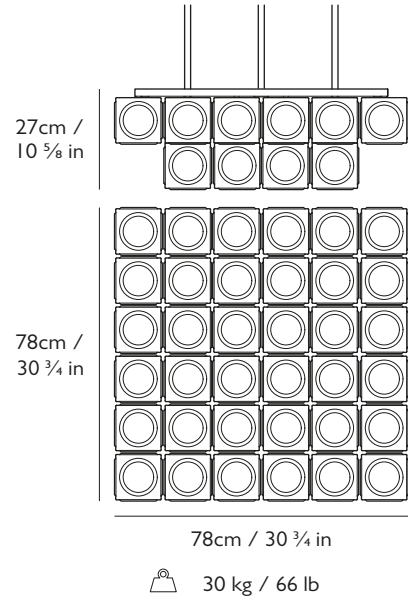

LEE BROOM

CHANT

PRODUCT DETAILS

Name	Year of Design
Chant 6x6 2-tier Chandelier	2022

Product Code	110-130V	220-240V
6x6 2-tier Chandelier, frosted & gold	CHT0140	CHT0040
6x6 2-tier Chandelier, clear & gold	CHT0141	CHT0041
6x6 2-tier Chandelier, frosted & silver	CHT0143	CHT0043
6x6 2-tier Chandelier, clear & silver	CHT0144	CHT0044

Dimming

Dimmable. Mains voltage. TRIAC / Leading edge

Dimensions

H 78 cm x W 78 cm x D 27 cm / H 30 3/4 x W 30 3/4 x D 10 5/8 in

Weight

Product (net) : 30 kg / 66 lb Boxed (gross) : 32 kg / 70.5 lb

Suspension

4x square drop rods with brushed gold or silver finish
Standard length options available. Custom lengths can be requested.

Ceiling Plate / Canopy

Square ceiling canopy for each rod (4x total):
18 x 18 x 2.5 cm / 7 1/8 x 7 1/8 x 1 in