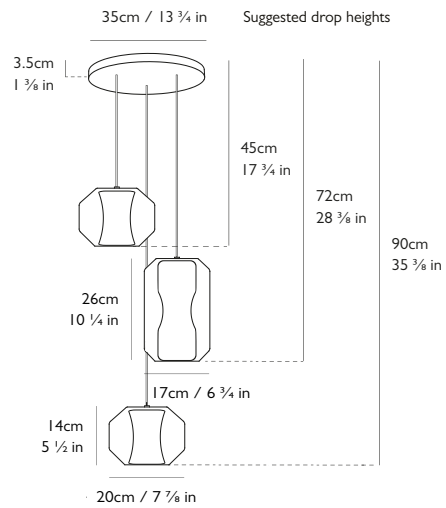

LEE BROOM

CHAMBER CHANDELIER 3 PIECE

PRODUCT DETAILS

Name

Chamber Chandelier 3 Piece

Product Code	110-130v	220-240v
Chamber Chandelier 3 Piece	CH0130	CH0030

Materials

Carrara marble, crystal, steel

2x Chamber Small: H 14cm x Dia 20cm / H 5 1/2 in x Dia 7 7/8 in
1x Chamber Large: H 26cm x Dia 17cm / H 10 1/4 in x Dia 6 3/4 in

Suspension

Length: 3 x 300cm / 118 1/8 in

Adjustable cord

Transparent casing

Ceiling Plate / Canopy

H 3.5cm x Dia 35cm / H 1 3/8 in x Dia 13 3/4 in

Round steel in satin white finish

Weight

Product (net) 9.9kg / 21.8 lb / Boxed (gross) 10.1kg / 22.3 lb

For more information please contact: