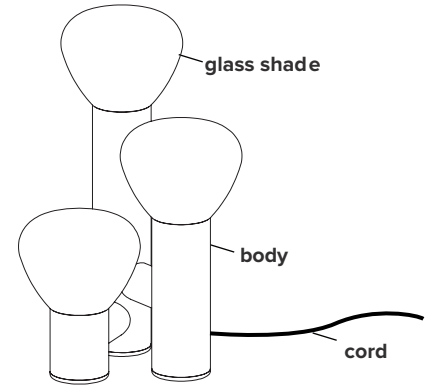

PARC 06

Parc is a collection inspired by childhood imagination and the essentiality of homemade forms — created in collaboration with Swiss designer Adrien Rovero. Evoking the archetype of a flashlight, each lamp of the Parc Collection is a playful reminder of time spent in nature, when a simple tube and piece of string could be used to fashion any number of creations. These makeshift things, at once naive and functional, harness the unique beauty of peeling an object back to its essence.

type:	table
construction:	hand blown frosted glass powder coated aluminum body vinyl cord
specifications:	source: LED lamp provided (G9 base) power consumption: 3x 4,5W lumen output: 951lm colour temperature: 2700K included *3000K available upon request colour rendering index: 80 CRI standard * ≥ 90 CRI upon request expected lifetime: 25 000h
control:	refer to our recommended list of dimmer models
cord length:	96" / 244 cm, hand switch at 18" / 46 cm from lamp 132" / 335 cm, foot switch at 60" / 152 cm from lamp
weight:	7.5lb / 3.4kg
certifications:	    IP20
warranty:	2 years

ORDER GUIDE: SKU

COLLECTION	MODEL	BODY	CORD	SWITCH
PRC parc	06	BK black MB midnight blue BE blue WH white BG beige BU burgundy GN green TC terracotta	BK black WH white	HD hand FT floor
PRC	06	BK	BK	HD = PRC06BKBKHD example