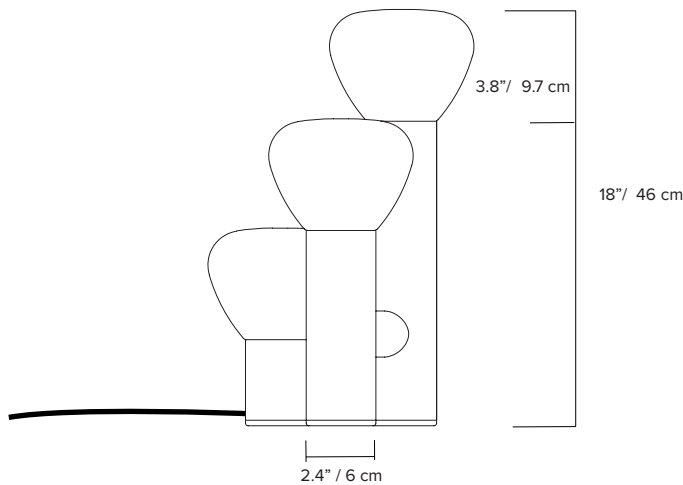

type:	table
construction:	hand blown frosted glass powder coated aluminum body vinyl cord
specifications:	source: LED lamp provided (G9 base) power consumption: 3x 4,5W lumen output: 951lm colour temperature: 2700K included *3000K available upon request colour rendering index: 80 CRI standard * ≥ 90 CRI upon request expected lifetime: 25 000h
control:	refer to our recommended list of dimmer models
cord length:	96" / 244 cm, hand switch at 18" / 46 cm from lamp 132" / 335 cm, foot switch at 60" / 152 cm from lamp
weight:	7.5lb / 3.4kg
certifications:	    IP20
warranty:	2 years

ORDER GUIDE: SKU

COLLECTION	MODEL	BODY	CORD	SWITCH
PRC parc	06	BK black MB midnight blue BE blue WH white BG beige BU burgundy GN green TC terracotta	BK black WH white	HD hand FT floor
PRC	06	BK	BK	HD = PRC06BKBKHD example