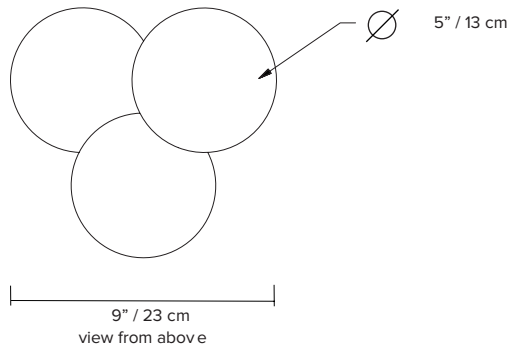

type:	table
construction:	hand blown frosted glass powder coated aluminum body vinyl cord
specifications:	source: LED lamp provided (G9 base) power consumption: 3x 4,5W lumen output: 951lm colour temperature: 2700K included *3000K available upon request colour rendering index: 80 CRI standard * ≥ 90 CRI upon request expected lifetime: 25 000h
control:	refer to our recommended list of dimmer models
cord length:	96" / 244 cm, hand switch at 18" / 46 cm from lamp 132" / 335 cm, foot switch at 60" / 152 cm from lamp
weight:	7.5lb / 3.4kg
certifications:	    IP20
warranty:	2 years