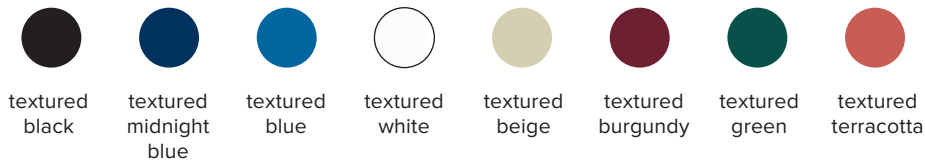

FINISH (*polyester cords also available in all colours upon request, except terracotta)

* cords only available in black or white in Australia

NOTES:

- must be installed by an electrician
- not protected against liquids (refer to IP20)
- additional charges for modifications or for special orders
- please refer to maintenance sheet on website for cleaning instructions