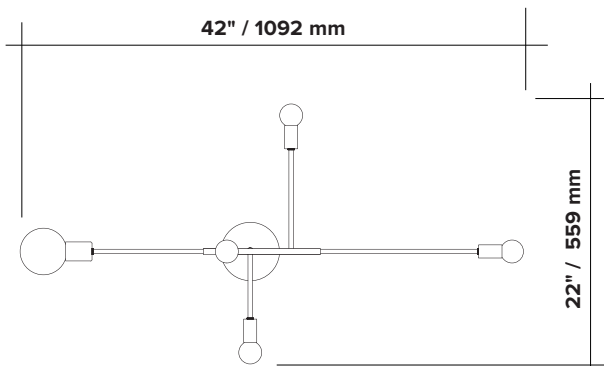

CLIFF SUSPENSION

type	suspension				
materials	body :	brass (BR)			
	sphere :	milk glass (G50 / G80)			
	hardware :	brass			
total height	24"	30"	36"	42"	54"
	610 mm	762 mm	914 mm	1067 mm	1372 mm
weight (min.)	min. 3.7 lb / 1.7 kg - max. 4.1 lb / 1.9 kg				
light bulb	LED (included), 1x 4.5W + 4 x 3.5W				
sockets	G9				
voltage	120V / 240V				
dimmer	refer to our recommended list of dimmer models				
certifications	 				
notes	<ul style="list-style-type: none"> - must be installed by an electrician; - additional charges for modifications or for special orders; - lead time between 7-9 weeks; - dimensions are approximate and may vary slightly. 				

ORDER GUIDE: SKU

COLLECTION	MODEL	FINISH	HEIGHT	
CLI cliff	01	BR brass	A 24" / 610 mm	
		GR graphite	B 30" / 762 mm	
			C 36" / 914 mm	
			D 42" / 1067 mm	
			E 54" / 1372 mm	
			V custom	
CLI	01	BR	A	= CLI01BRA example