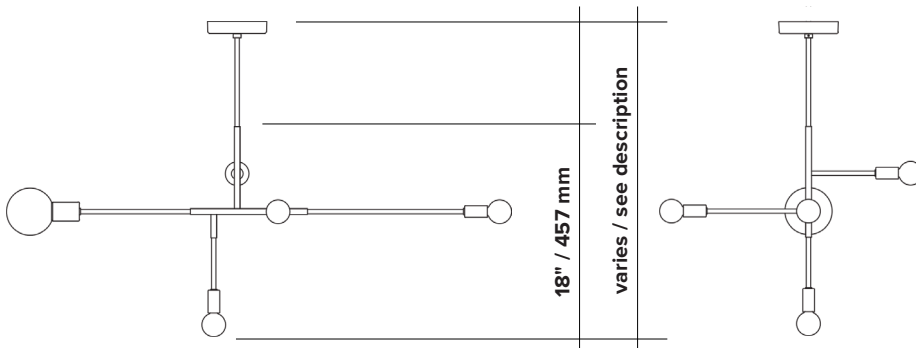

CLIFF SUSPENSION

type	suspension				
materials	body :	brass (BR)			
	sphere :	milk glass (G50 / G80)			
	hardware :	brass			
total height	24"	30"	36"	42"	54"
	610 mm	762 mm	914 mm	1067 mm	1372 mm
weight (min.)	min. 3.7 lb / 1.7 kg - max. 4.1 lb / 1.9 kg				
light bulb	LED (included), 1x 4.5W + 4 x 3.5W				
sockets	G9				
voltage	120V / 240V				
dimmer	refer to our recommended list of dimmer models				
certifications	 				
notes	<ul style="list-style-type: none"> - must be installed by an electrician; - additional charges for modifications or for special orders; - lead time between 7-9 weeks; - dimensions are approximate and may vary slightly. 				

ORDER GUIDE: SKU

COLLECTION	MODEL	FINISH	HEIGHT	
CLI cliff	01	BR brass	A 24" / 610 mm	
		GR graphite	B 30" / 762 mm	
			C 36" / 914 mm	
			D 42" / 1067 mm	
			E 54" / 1372 mm	
			V custom	
CLI	01	BR	A	= CLI01BRA example