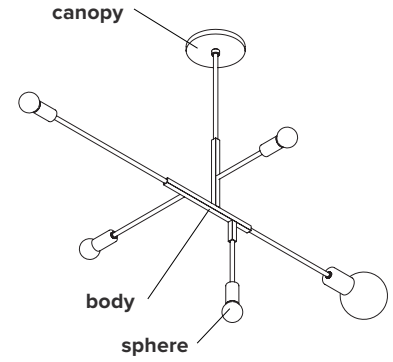

CLIFF SUSPENSION

type	suspension				
materials	body :	brass (BR)			
	sphere :	milk glass (G50 / G80)			
	hardware :	brass			
total height	24"	30"	36"	42"	54"
	610 mm	762 mm	914 mm	1067 mm	1372 mm
weight (min.)	min. 3.7 lb / 1.7 kg - max. 4.1 lb / 1.9 kg				
light bulb	LED (included), 1x 4.5W + 4 x 3.5W				
sockets	G9				
voltage	120V / 240V				
dimmer	refer to our recommended list of dimmer models				
certifications	 				
notes	<ul style="list-style-type: none"> - must be installed by an electrician; - additional charges for modifications or for special orders; - lead time between 7-9 weeks; - dimensions are approximate and may vary slightly. 				

ORDER GUIDE: SKU

COLLECTION	MODEL	FINISH	HEIGHT	
CLI cliff	01	BR brass	A 24" / 610 mm	
		GR graphite	B 30" / 762 mm	
			C 36" / 914 mm	
			D 42" / 1067 mm	
			E 54" / 1372 mm	
			V custom	
CLI	01	BR	A	= CLI01BRA example

FINISH

brass

graphite

CANOPY swivel option for slanted ceiling

LIGHT BULB & DIMMER SPECIFICATIONS

G9 SOCKETS

Frosted
4.5W
100V-120V / 240V
450 Lumens
2700 K
25 000 H
CRI ≥80
2 years warranty

Frosted
3.5W
100V-120V / 240V
350 Lumens
2700 K
25 000 H
CRI ≥80
2 years warranty