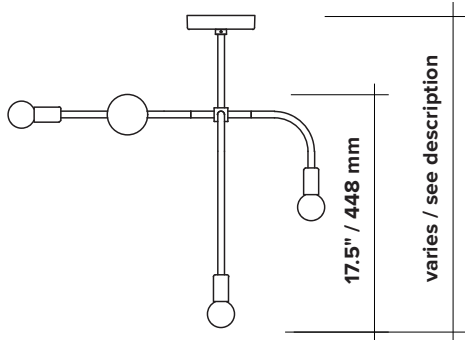

BEAUBIEN SUSPENSION

type	suspension					
materials	body :	powder coated aluminium				
	hardware :	brass				
	sphere :	milk glass (G50-G80)				
	canopy:	powder coated steel				
	wire:	nylon				
total height	23"	27"	31"	35"	41"	53"
	584 mm	686mm	787mm	889mm	1041mm	1346mm
weight	min. 2.4 lb / 1.1 kg - max. 2.7 lb / 1.2 kg					
light bulb	LED (included), 1 x 4.5W + 3 x 3.5W					
sockets	G9					
voltage	120V / 240V					
dimmer	refer to our recommended list of dimmer models					
certifications	 					
notes	<ul style="list-style-type: none"> - must be installed by an electrician; - additional charges for modifications or for special orders; - lead time between 7-9 weeks; - dimensions are approximate and may vary slightly. 					

ORDER GUIDE: SKU

COLLECTION		MODEL	FINISH (body + hardware)	HEIGHT
BEA	beaubien	02	BLBR black body brass hardware BLGR black body graphite hardware	A 23" / 584 mm B 27" / 686 mm C 31" / 787 mm D 35" / 889 mm E 41" / 1041 mm F 53" / 1346 mm V custom
BEA		02	BLBR	A = BEA02BLBRA