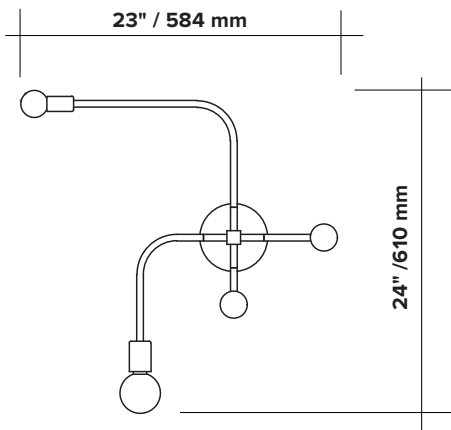

BEAUBIEN SUSPENSION

type	suspension					
materials	body :	powder coated aluminium				
	hardware :	brass				
	sphere :	milk glass (G50-G80)				
	canopy:	powder coated steel				
	wire:	nylon				
total height	23"	27"	31"	35"	41"	53"
	584 mm	686mm	787mm	889mm	1041mm	1346mm
weight	min. 2.4 lb / 1.1 kg - max. 2.7 lb / 1.2 kg					
light bulb	LED (included), 1 x 4.5W + 3 x 3.5W					
sockets	G9					
voltage	120V / 240V					
dimmer	refer to our recommended list of dimmer models					
certifications	 					
notes	<ul style="list-style-type: none"> - must be installed by an electrician; - additional charges for modifications or for special orders; - lead time between 7-9 weeks; - dimensions are approximate and may vary slightly. 					

ORDER GUIDE: SKU

COLLECTION		MODEL	FINISH (body + hardware)	HEIGHT
BEA	beaubien	02	BLBR black body brass hardware BLGR black body graphite hardware	A 23" / 584 mm B 27" / 686 mm C 31" / 787 mm D 35" / 889 mm E 41" / 1041 mm F 53" / 1346 mm V custom
BEA		02	BLBR	A = BEA02BLBRA