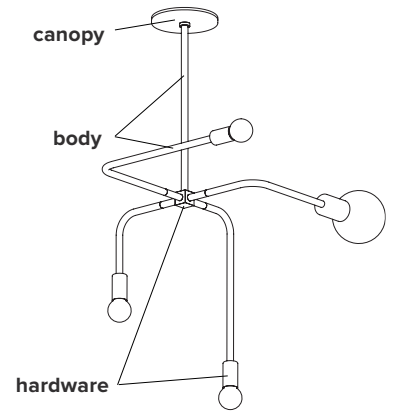

BEAUBIEN SUSPENSION

type	suspension					
materials	body :	powder coated aluminium				
	hardware :	brass				
	sphere :	milk glass (G50-G80)				
	canopy:	powder coated steel				
	wire:	nylon				
total height	23"	27"	31"	35"	41"	53"
	584 mm	686mm	787mm	889mm	1041mm	1346mm
weight	min. 2.4 lb / 1.1 kg - max. 2.7 lb / 1.2 kg					
light bulb	LED (included), 1 x 4.5W + 3 x 3.5W					
sockets	G9					
voltage	120V / 240V					
dimmer	refer to our recommended list of dimmer models					
certifications	 					
notes	<ul style="list-style-type: none"> - must be installed by an electrician; - additional charges for modifications or for special orders; - lead time between 7-9 weeks; - dimensions are approximate and may vary slightly. 					

ORDER GUIDE: SKU

COLLECTION		MODEL	FINISH (body + hardware)	HEIGHT
BEA	beaubien	02	BLBR black body brass hardware BLGR black body graphite hardware	A 23" / 584 mm B 27" / 686 mm C 31" / 787 mm D 35" / 889 mm E 41" / 1041 mm F 53" / 1346 mm V custom
BEA		02	BLBR	A = BEA02BLBRA