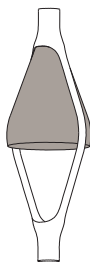

MATERIALS AND FINISHINGS / MATERIALI E FINITURE

DIFFUSER / DIFFUSORE

Amber / Ambra

Smokey grey / Fumè

Mouth blown glass
Vetro soffiato