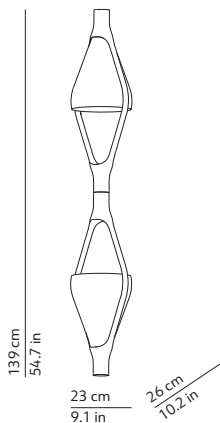

\* Canopy IP20 - structure built in compliance with IP54 specifications  
\* Rosone IP20 - struttura costruita in conformità alle specifiche IP54

### CODES AND DIMENSIONS / CODICI E DIMENSIONI

### PACKAGING / IMBALLO

Diffuser  
Volume: 0.029 m<sup>3</sup> / 1.024 ft<sup>3</sup>  
Gross weight: 2.20 kg / 4.84 lbs

Structure  
Volume: 0.025 m<sup>3</sup> / 0.880 ft<sup>3</sup>  
Gross weight: 4.00 kg / 8.80 lbs

Diffuser x 2  
Volume: 0.029 m<sup>3</sup> / 1.024 ft<sup>3</sup>  
Gross weight: 2.20 kg / 4.84 lbs

Structure x 2  
Volume: 0.025 m<sup>3</sup> / 0.880 ft<sup>3</sup>  
Gross weight (Viceversa): 4.00 kg / 8.80 lbs  
Gross weight (Viceversa 2): 3.13 kg / 6.89 lbs