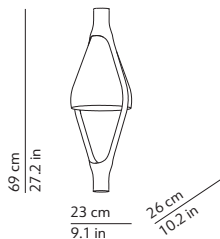

CODES AND DIMENSIONS / CODICI E DIMENSIONI

VICEVERSA

K370280GA
K370280GF

VICEVERSA 2

K370281GA
K370281GF