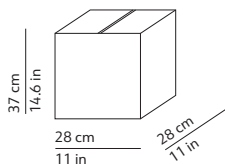

### PACKAGING / IMBALLO

Diffuser  
Volume: 0.029 m<sup>3</sup> / 1.024 ft<sup>3</sup>  
Gross weight: 2.20 kg / 4.84 lbs

Structure  
Volume: 0.025 m<sup>3</sup> / 0.880 ft<sup>3</sup>  
Gross weight: 4.00 kg / 8.80 lbs

Diffuser x 2  
Volume: 0.029 m<sup>3</sup> / 1.024 ft<sup>3</sup>  
Gross weight: 2.20 kg / 4.84 lbs

Structure x 2  
Volume: 0.025 m<sup>3</sup> / 0.880 ft<sup>3</sup>  
Gross weight (Viceversa): 4.00 kg / 8.80 lbs  
Gross weight (Viceversa 2): 3.13 kg / 6.89 lbs