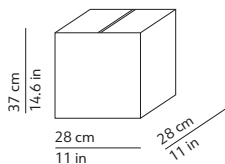

### PACKAGING / IMBALLO

Diffuser  
Volume: 0.029 m<sup>3</sup> / 1.024 ft<sup>3</sup>  
Gross weight: 2.20 kg / 4.84 lbs

Structure  
Volume: 0.025 m<sup>3</sup> / 0.880 ft<sup>3</sup>  
Gross weight: 4.00 kg / 8.80 lbs

Diffuser x 2  
Volume: 0.029 m<sup>3</sup> / 1.024 ft<sup>3</sup>  
Gross weight: 2.20 kg / 4.84 lbs

Structure x 2  
Volume: 0.025 m<sup>3</sup> / 0.880 ft<sup>3</sup>  
Gross weight (Viceversa): 4.00 kg / 8.80 lbs  
Gross weight (Viceversa 2): 3.13 kg / 6.89 lbs