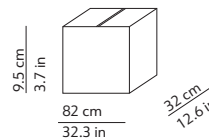

### PACKAGING / IMBALLO

Diffuser  
Volume: 0.029 m<sup>3</sup> / 1.024 ft<sup>3</sup>  
Gross weight: 2.20 kg / 4.84 lbs

Structure  
Volume: 0.025 m<sup>3</sup> / 0.880 ft<sup>3</sup>  
Gross weight: 4.00 kg / 8.80 lbs

Diffuser x 2  
Volume: 0.029 m<sup>3</sup> / 1.024 ft<sup>3</sup>  
Gross weight: 2.20 kg / 4.84 lbs

Structure x 2  
Volume: 0.025 m<sup>3</sup> / 0.880 ft<sup>3</sup>  
Gross weight (Viceversa): 4.00 kg / 8.80 lbs  
Gross weight (Viceversa 2): 3.13 kg / 6.89 lbs