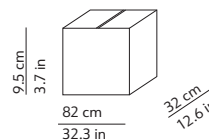

### PACKAGING / IMBALLO

Diffuser  
Volume: 0.029 m<sup>3</sup> / 1.024 ft<sup>3</sup>  
Gross weight: 2.20 kg / 4.84 lbs

Structure  
Volume: 0.025 m<sup>3</sup> / 0.880 ft<sup>3</sup>  
Gross weight: 4.00 kg / 8.80 lbs

Diffuser x 2  
Volume: 0.029 m<sup>3</sup> / 1.024 ft<sup>3</sup>  
Gross weight: 2.20 kg / 4.84 lbs

Structure x 2  
Volume: 0.025 m<sup>3</sup> / 0.880 ft<sup>3</sup>  
Gross weight (Viceversa): 4.00 kg / 8.80 lbs  
Gross weight (Viceversa 2): 3.13 kg / 6.89 lbs