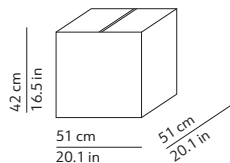

### PACKAGING / IMBALLO

Diffuser  
Volume: 0.109 m<sup>3</sup> / 3.858 ft<sup>3</sup>  
Gross weight: 7.00 kg / 15.43 lbs

Structure  
Volume: 0.062 m<sup>3</sup> / 2.176 ft<sup>3</sup>  
Gross weight: 10.00 kg / 22.05 lbs