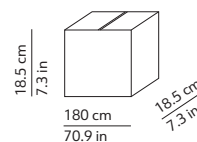

### CODES AND DIMENSIONS / CODICI E DIMENSIONI

K501418B  
K501418BLU  
K501418RO

### PACKAGING / IMBALLO

Diffuser  
Volume: 0.109 m<sup>3</sup> / 3.858 ft<sup>3</sup>  
Gross weight: 7.00 kg / 15.43 lbs

Structure  
Volume: 0.062 m<sup>3</sup> / 2.176 ft<sup>3</sup>  
Gross weight: 10.00 kg / 22.05 lbs