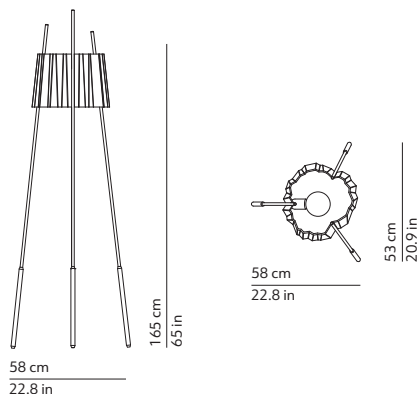

### CODES AND DIMENSIONS / CODICI E DIMENSIONI

K501418B  
K501418BLU  
K501418RO

### PACKAGING / IMBALLO

Diffuser  
Volume: 0.109 m<sup>3</sup> / 3.858 ft<sup>3</sup>  
Gross weight: 7.00 kg / 15.43 lbs

Structure  
Volume: 0.062 m<sup>3</sup> / 2.176 ft<sup>3</sup>  
Gross weight: 10.00 kg / 22.05 lbs