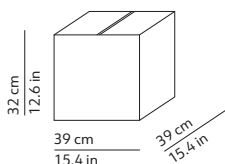

Diffuser
Volume: 0.049 m³ / 1.719 ft³
Gross weight: 4.00 kg / 8.80 lbs

Structure
Volume: 0.006 m³ / 0.212 ft³
Gross weight: 1.58 kg / 3.48 lbs

MATERIALS AND FINISHINGS / MATERIALI E FINITURE

DIFFUSER / DIFFUSORE