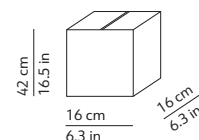

This lamp must be disposed in conformity with the EU directive 2002/96/EC
Apparecchio di illuminazione da smaltire secondo la direttiva EU 2002/96/EC

CODES AND DIMENSIONS / CODICI E DIMENSIONI

K355365O

PACKAGING / IMBALLO

Diffuser
Volume: 0.049 m³ / 1.719 ft³
Gross weight: 4.00 kg / 8.80 lbs

Structure
Volume: 0.006 m³ / 0.212 ft³
Gross weight: 1.58 kg / 3.48 lbs

MATERIALS AND FINISHINGS / MATERIALI E FINITURE

DIFFUSER / DIFFUSORE