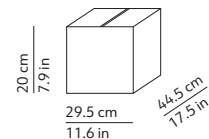

CODES AND DIMENSIONS / CODICI E DIMENSIONI

K386320N
K386320

PACKAGING / IMBALLO

Diffuser
Volume: 0.022 m³ / 0.788 ft³
Gross weight: 2.02 kg / 4.44 lbs

Structure
Volume: 0.026 m³ / 0.927 ft³
Gross weight: 1.74 kg / 3.83 lbs