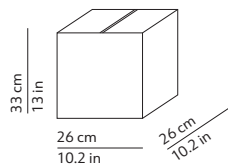

CODES AND DIMENSIONS / CODICI E DIMENSIONI

K386320N
K386320

PACKAGING / IMBALLO

Diffuser
Volume: 0.022 m³ / 0.788 ft³
Gross weight: 2.02 kg / 4.44 lbs

Structure
Volume: 0.026 m³ / 0.927 ft³
Gross weight: 1.74 kg / 3.83 lbs