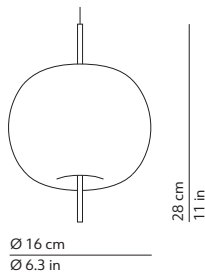

CODES AND DIMENSIONS / CODICI E DIMENSIONI

KUSHI 33 SUSPENSION

K221105N
K221105O
K221105R

KUSHI 16 SUSPENSION

K226105N
K226105O
K226105R

PACKAGING / IMBALLO

Diffuser
Volume: 0.055 m³ / 1.949 ft³
Gross weight: 3.34 kg / 7.35 lbs

Structure
Volume: 0.012 m³ / 0.411 ft³
Gross weight: 1.03 kg / 2.27 lbs

Diffuser
Volume: 0.011 m³ / 0.380 ft³
Gross weight: 0.86 kg / 1.89 lbs

Structure
Volume: 0.005 m³ / 0.159 ft³
Gross weight: 0.69 kg / 1.52 lbs

 Dimmer / Varialuce
Yes

 Suspension lamp
Lampada a sospensione

 Canopy - diam. 4.9in h. 1.2in - white
fixed to the ceiling with not provided screws (2-4)
Rosone - diam.12.5cm h. 3cm - colore bianco
fissato a soffitto con tasselli (2-4) non forniti