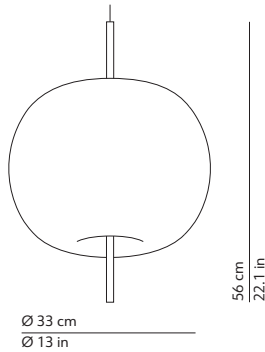

CODES AND DIMENSIONS / CODICI E DIMENSIONI

KUSHI 33 SUSPENSION

K221105N
K221105O
K221105R

KUSHI 16 SUSPENSION

K226105N
K226105O
K226105R

PACKAGING / IMBALLO

Diffuser
Volume: 0.055 m³ / 1.949 ft³
Gross weight: 3.34 kg / 7.35 lbs

Structure
Volume: 0.012 m³ / 0.411 ft³
Gross weight: 1.03 kg / 2.27 lbs

Diffuser
Volume: 0.011 m³ / 0.380 ft³
Gross weight: 0.86 kg / 1.89 lbs

Structure
Volume: 0.005 m³ / 0.159 ft³
Gross weight: 0.69 kg / 1.52 lbs

 Dimmer / Varialuce
Yes

 Suspension lamp
Lampada a sospensione

 Canopy - diam. 4.9in h. 1.2in - white
fixed to the ceiling with not provided screws (2-4)
Rosone - diam.12.5cm h. 3cm - colore bianco
fissato a soffitto con tasselli (2-4) non forniti

Light source / Sorgente luminosa
1 x 25W max - G9

 Dimmer / Varialuce
Yes

 Suspension lamp
Lampada a sospensione

 Canopy - diam. 4.9in h. 1.2in - white
fixed to the ceiling with not provided screws (2-4)
Rosone - diam.12.5cm h. 3cm - colore bianco
fissato a soffitto con tasselli (2-4) non forniti