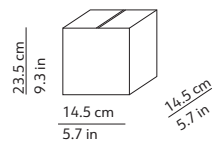

CODES AND DIMENSIONS / CODICI E DIMENSIONI

KUSHI 33 CEILING

K220105N
K220105O
K220105R

KUSHI 16 CEILING

K225105N
K225105O
K225105R

PACKAGING / IMBALLO

Diffuser
Volume: 0.055 m³ / 1.949 ft³
Gross weight: 3.34 kg / 7.35 lbs

Structure
Volume: 0.012 m³ / 0.411 ft³
Gross weight: 0.82 kg / 1.80 lbs

Diffuser
Volume: 0.011 m³ / 0.380 ft³
Gross weight: 0.86 kg / 1.89 lbs

Structure
Volume: 0.005 m³ / 0.174 ft³
Gross weight: 0.40 kg / 0.88 lbs