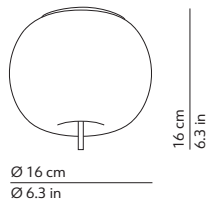

CODES AND DIMENSIONS / CODICI E DIMENSIONI

KUSHI 33 CEILING

K220105N
K220105O
K220105R

KUSHI 16 CEILING

K225105N
K225105O
K225105R

PACKAGING / IMBALLO

Diffuser
Volume: 0.055 m³ / 1.949 ft³
Gross weight: 3.34 kg / 7.35 lbs

Structure
Volume: 0.012 m³ / 0.411 ft³
Gross weight: 0.82 kg / 1.80 lbs

Diffuser
Volume: 0.011 m³ / 0.380 ft³
Gross weight: 0.86 kg / 1.89 lbs

Structure
Volume: 0.005 m³ / 0.174 ft³
Gross weight: 0.40 kg / 0.88 lbs