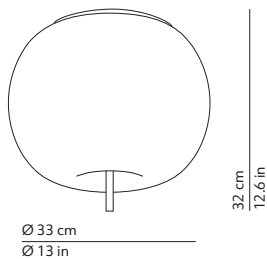

CODES AND DIMENSIONS / CODICI E DIMENSIONI

KUSHI 33 CEILING

K220105N
K220105O
K220105R

KUSHI 16 CEILING

K225105N
K225105O
K225105R

PACKAGING / IMBALLO

Diffuser
Volume: 0.055 m³ / 1.949 ft³
Gross weight: 3.34 kg / 7.35 lbs

Structure
Volume: 0.012 m³ / 0.411 ft³
Gross weight: 0.82 kg / 1.80 lbs

Diffuser
Volume: 0.011 m³ / 0.380 ft³
Gross weight: 0.86 kg / 1.89 lbs

Structure
Volume: 0.005 m³ / 0.174 ft³
Gross weight: 0.40 kg / 0.88 lbs