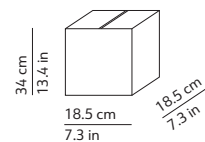

CODES AND DIMENSIONS / CODICI E DIMENSIONI

KUSHI 33 CEILING

K220105N
K220105O
K220105R

KUSHI 16 CEILING

K225105N
K225105O
K225105R

PACKAGING / IMBALLO

Diffuser
Volume: 0.055 m³ / 1.949 ft³
Gross weight: 3.34 kg / 7.35 lbs

Structure
Volume: 0.012 m³ / 0.411 ft³
Gross weight: 0.82 kg / 1.80 lbs

Diffuser
Volume: 0.011 m³ / 0.380 ft³
Gross weight: 0.86 kg / 1.89 lbs

Structure
Volume: 0.005 m³ / 0.174 ft³
Gross weight: 0.40 kg / 0.88 lbs