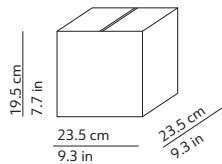

CODES AND DIMENSIONS / CODICI E DIMENSIONI

KUSHI 33 CEILING

K220105N
K220105O
K220105R

KUSHI 16 CEILING

K225105N
K225105O
K225105R

PACKAGING / IMBALLO

Diffuser
Volume: 0.055 m³ / 1.949 ft³
Gross weight: 3.34 kg / 7.35 lbs

Structure
Volume: 0.012 m³ / 0.411 ft³
Gross weight: 0.82 kg / 1.80 lbs

Diffuser
Volume: 0.011 m³ / 0.380 ft³
Gross weight: 0.86 kg / 1.89 lbs

Structure
Volume: 0.005 m³ / 0.174 ft³
Gross weight: 0.40 kg / 0.88 lbs