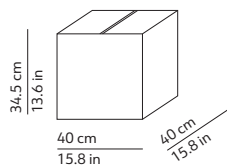

CODES AND DIMENSIONS / CODICI E DIMENSIONI

KUSHI 33 CEILING

K220105N
K220105O
K220105R

KUSHI 16 CEILING

K225105N
K225105O
K225105R

PACKAGING / IMBALLO

Diffuser
Volume: 0.055 m³ / 1.949 ft³
Gross weight: 3.34 kg / 7.35 lbs

Structure
Volume: 0.012 m³ / 0.411 ft³
Gross weight: 0.82 kg / 1.80 lbs

Diffuser
Volume: 0.011 m³ / 0.380 ft³
Gross weight: 0.86 kg / 1.89 lbs

Structure
Volume: 0.005 m³ / 0.174 ft³
Gross weight: 0.40 kg / 0.88 lbs