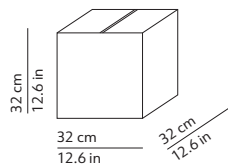

CODES AND DIMS

K390325B
K390325N
K390325R

PACKAGING / IMBALLO

Diffuser
Volume: 0.033 m³ / 1.157 ft³
Gross weight: 2.20 kg / 4.84 lbs

Structure
Volume: 0.033 m³ / 1.157 ft³
Gross weight: 2.72 kg / 5.98 lbs