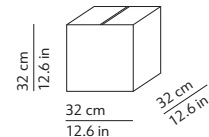

CODES AND DIMS

K390325B
K390325N
K390325R

PACKAGING / IMBALLO

Diffuser
Volume: 0.033 m³ / 1.157 ft³
Gross weight: 2.20 kg / 4.84 lbs

Structure
Volume: 0.033 m³ / 1.157 ft³
Gross weight: 2.72 kg / 5.98 lbs