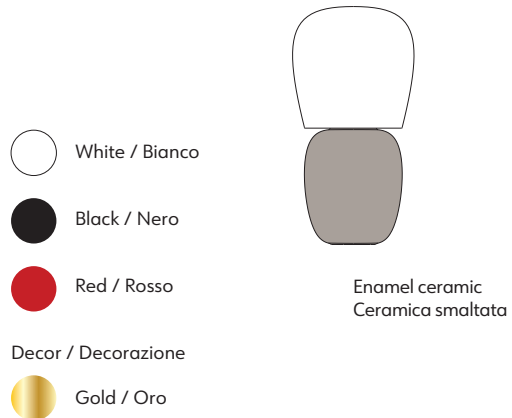

STRUCTURE / STRUTTURA

FURTHER INFORMATION / INFORMAZIONI AGGIUNTIVE

230V or 120V Feeding / Alimentazione

Light source / Sorgente luminosa
1 x 30W max - E27 (E26)

Dimmer / Varialuce
No

Table lamp
Lampada da tavolo

Transparent cord set
EU or UK plug
Cavo di alimentazione trasparente
Spina EU o UK

Transparent loose switch
Interruttore rompifilo trasparente