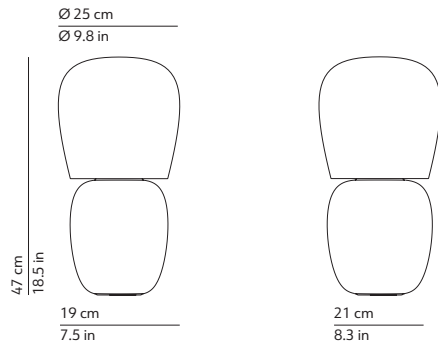

EN Table lamp. Opal diffuser made of two layers of blown glass. Enamel ceramic body decorated with the "third firing" technique.

IT Lampada da tavolo. Diffusore in vetro opale incamiciato e soffiato. Corpo in ceramica smaltata e decorata con la tecnica del "terzo fuoco".

CODES AND DIMS

K390325B
K390325N
K390325R

PACKAGING / IMBALLO

Diffuser
Volume: 0.033 m³ / 1.157 ft³
Gross weight: 2.20 kg / 4.84 lbs

Structure
Volume: 0.033 m³ / 1.157 ft³
Gross weight: 2.72 kg / 5.98 lbs