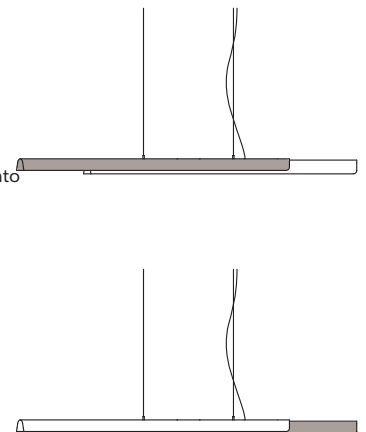

STRUCTURE / STRUTTURA

- Wood finish / Finitura legno
  Matt / Opaco
- Concrete finish / Finitura cemento
  Matt / Opaco
- Copper / Rame
  Matt / Opaco
- Dark grey / Grigio scuro
  Matt / Opaco
- Sand / Sabia
  Matt / Opaco