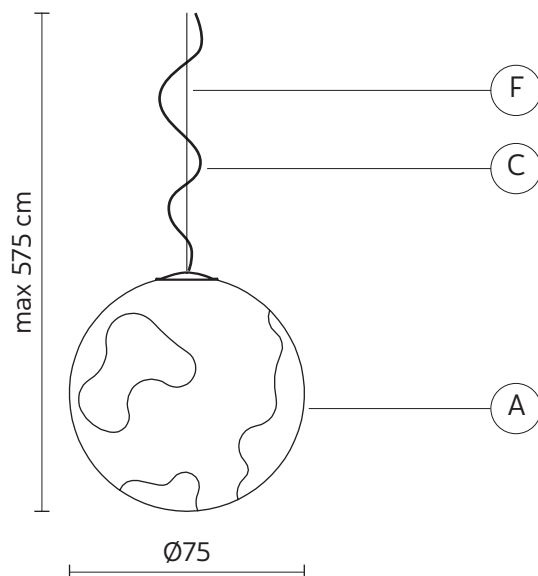

ULULÀ suspension

Matteo Ugolini design

year 2013

TECHNICAL SHEET - SE649GB-EXT

STRUCTURE "A"

material	fiberglass/ lace	
colour	white	

ELECTRICAL CABLE "C"

material	neoprene	
colour	green	

SUSPENSION CABLE "F"

material	steel	

ELECTRICAL SYSTEM

socket	E27
source	max 1x105w
energy class	from E to A++

PACKAGING

nr. of collis	1
net weight/kg	8,5
gross weight/kg	15
packaging/cm	93x93x93

EMISSION OF LIGHT

unidirectional

CERTIFICATION

IEC	60598-1:2008
EN	60598-1:2008 + A11:2009
ip rate	IP65
bulb	class A equipped

COLLECTION

available also as floor lamp (indoor and outdoor)

illuminations
425 Peachtree Hills Ave. NE #3 Atlanta, GA 30305
404.876.1064 sales@illumco.com