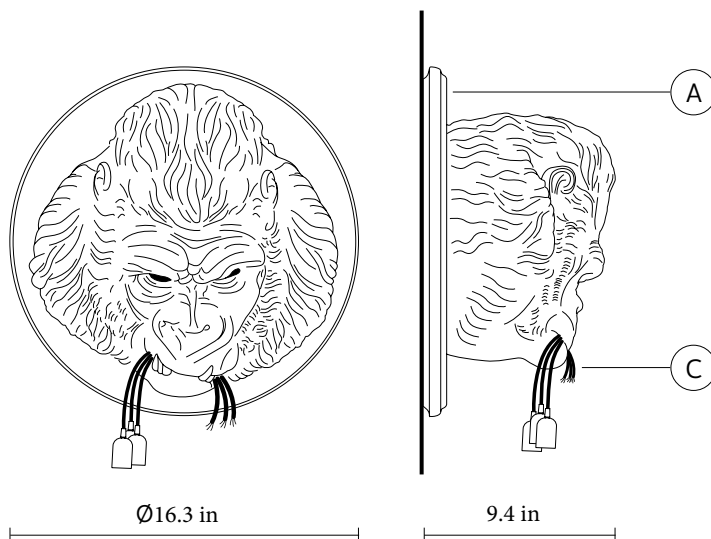

UGO RILLA wall lamp

Matteo Ugolini design

year 2018

DATA SHEET - **AP152 BB INT**

LAMP "A"

material	ceramic	
colour	matt white	

ELECTRICAL CABLE "C"

colour	white fabric cable	
--------	--------------------	---

ELECTRICAL SYSTEM

socket	E26/E27
source	3 x max 10W LED*
energy class	from A to A++

*we recommend to use plastic lights bulbs

PACKAGING

n° cartons	1
net weight/kg	5,2
gross weight/kg	6,4
packaging/cm	51x51x32

LIGHT EMISSION

unidirectional

COMPLIANT WITH

IEC	60598-1:2014
EN	60598-1:2015

degree of protection bulb	IP20 optional
---------------------------	------------------

700U
1xE27 - 10W LED, 900lumen 2700K, CRI>80 not dimmable 120V class A+