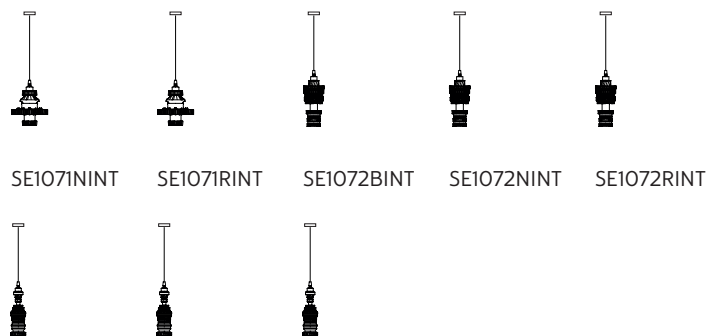

COLLECTION

SE1073BINT SE1073NINT

425 Peachtree Hills Ave. NE #3 Atlanta, GA 30305
404.876.1064
sales@illumco.com