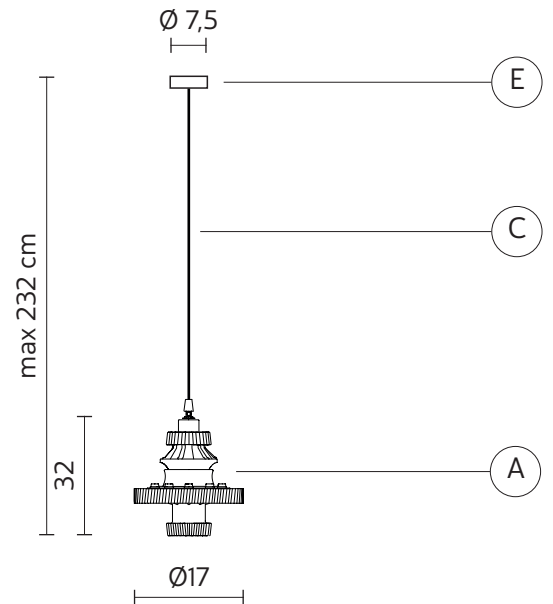

MEK suspension

Bizzarri design

year 2015

TECHNICAL SHEET - SE107 1B INT

STRUCTURE "A"

material	ceramic	
colour	white	

CEILING CUP "E"

material	metal
colour	matt white

ELECTRICAL CABLE "C"

material	PVC	
colour	transparent	

ELECTRICAL SYSTEM

socket	E27
source	max 1x105w
energy class	from E to A++

PACKAGING

nr. of collis	1
net weight/kg	1,25
gross weight/kg	2,2
packaging/cm	32x24x32

EMISSION OF LIGHT

one-directional

	direct
	filtered
	indirect
	none

CERTIFICATION

IEC	60598-1:2008
EN	60598-1:2008 + A11:2009

IP rate	IP20
bulb	optional

item number **700L**
decorative bulb
E27 - 25w - ≤ 60 lumen
class E